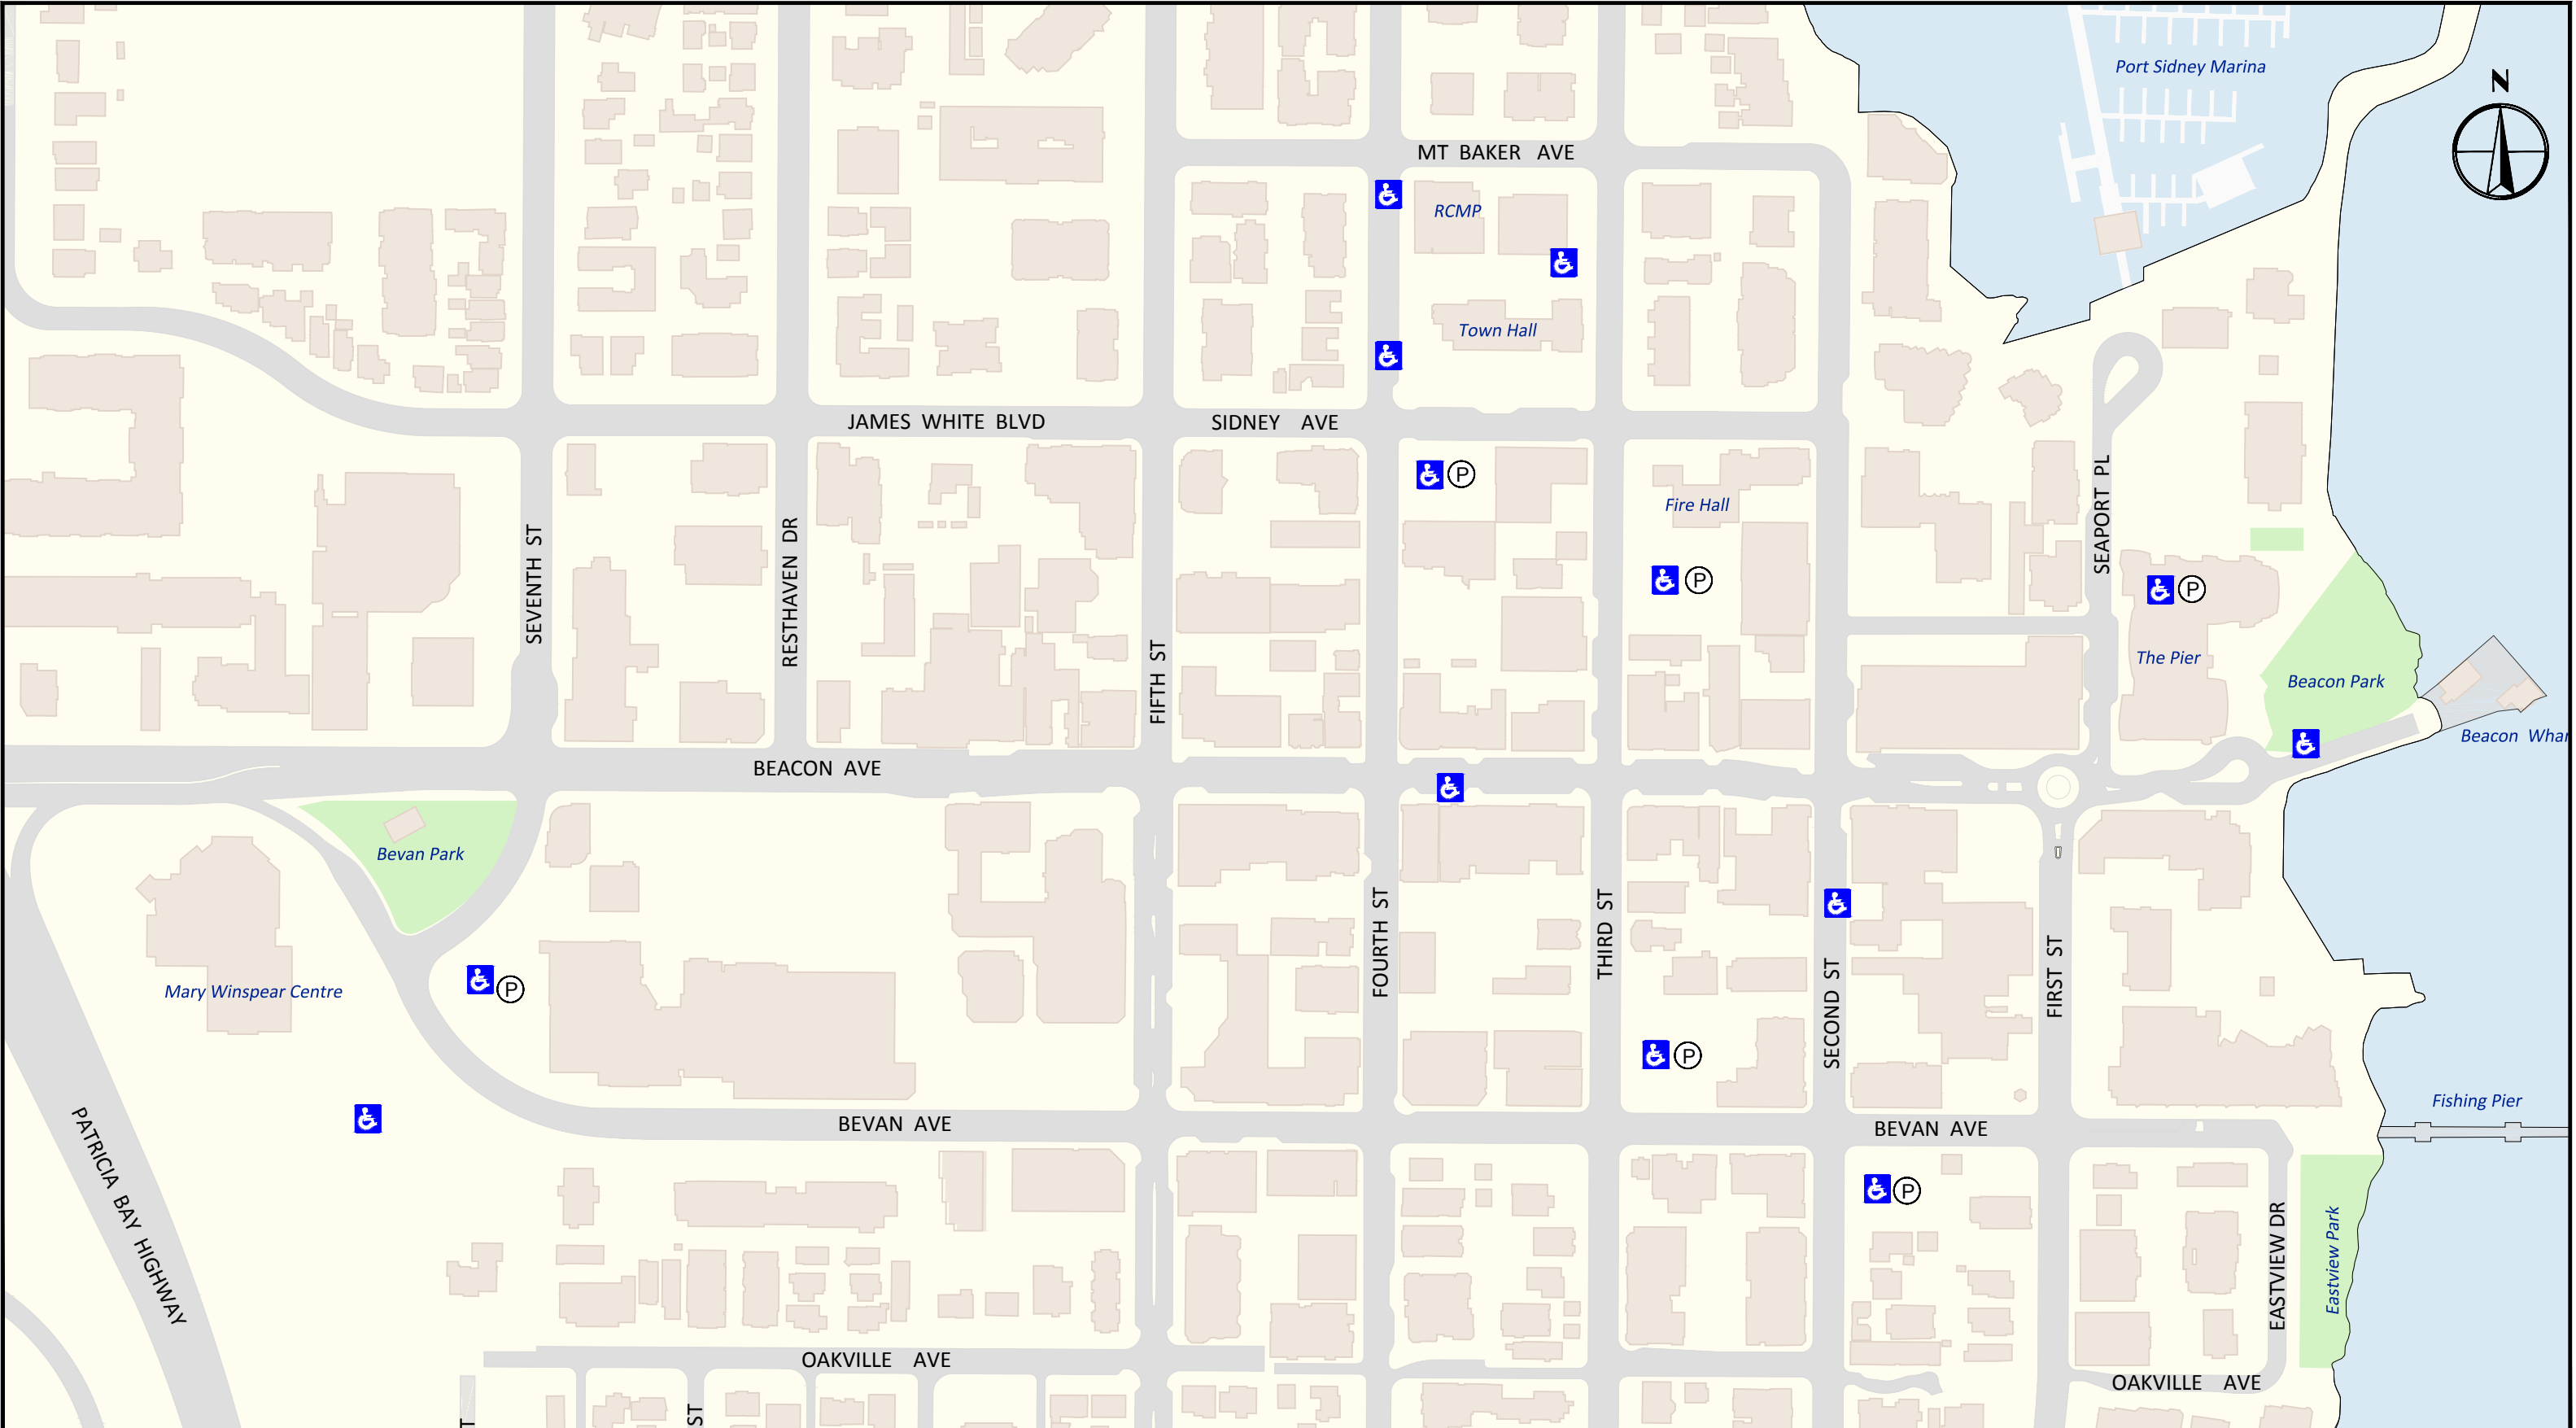

Town of Sidney

DISABLED PARKING SPOTS

Disabled Parking

Town of Sidney Parking Lot

Locations shown are Town of Sidney parking spots.

There are also private customer parking lots in Sidney with disabled parking available.