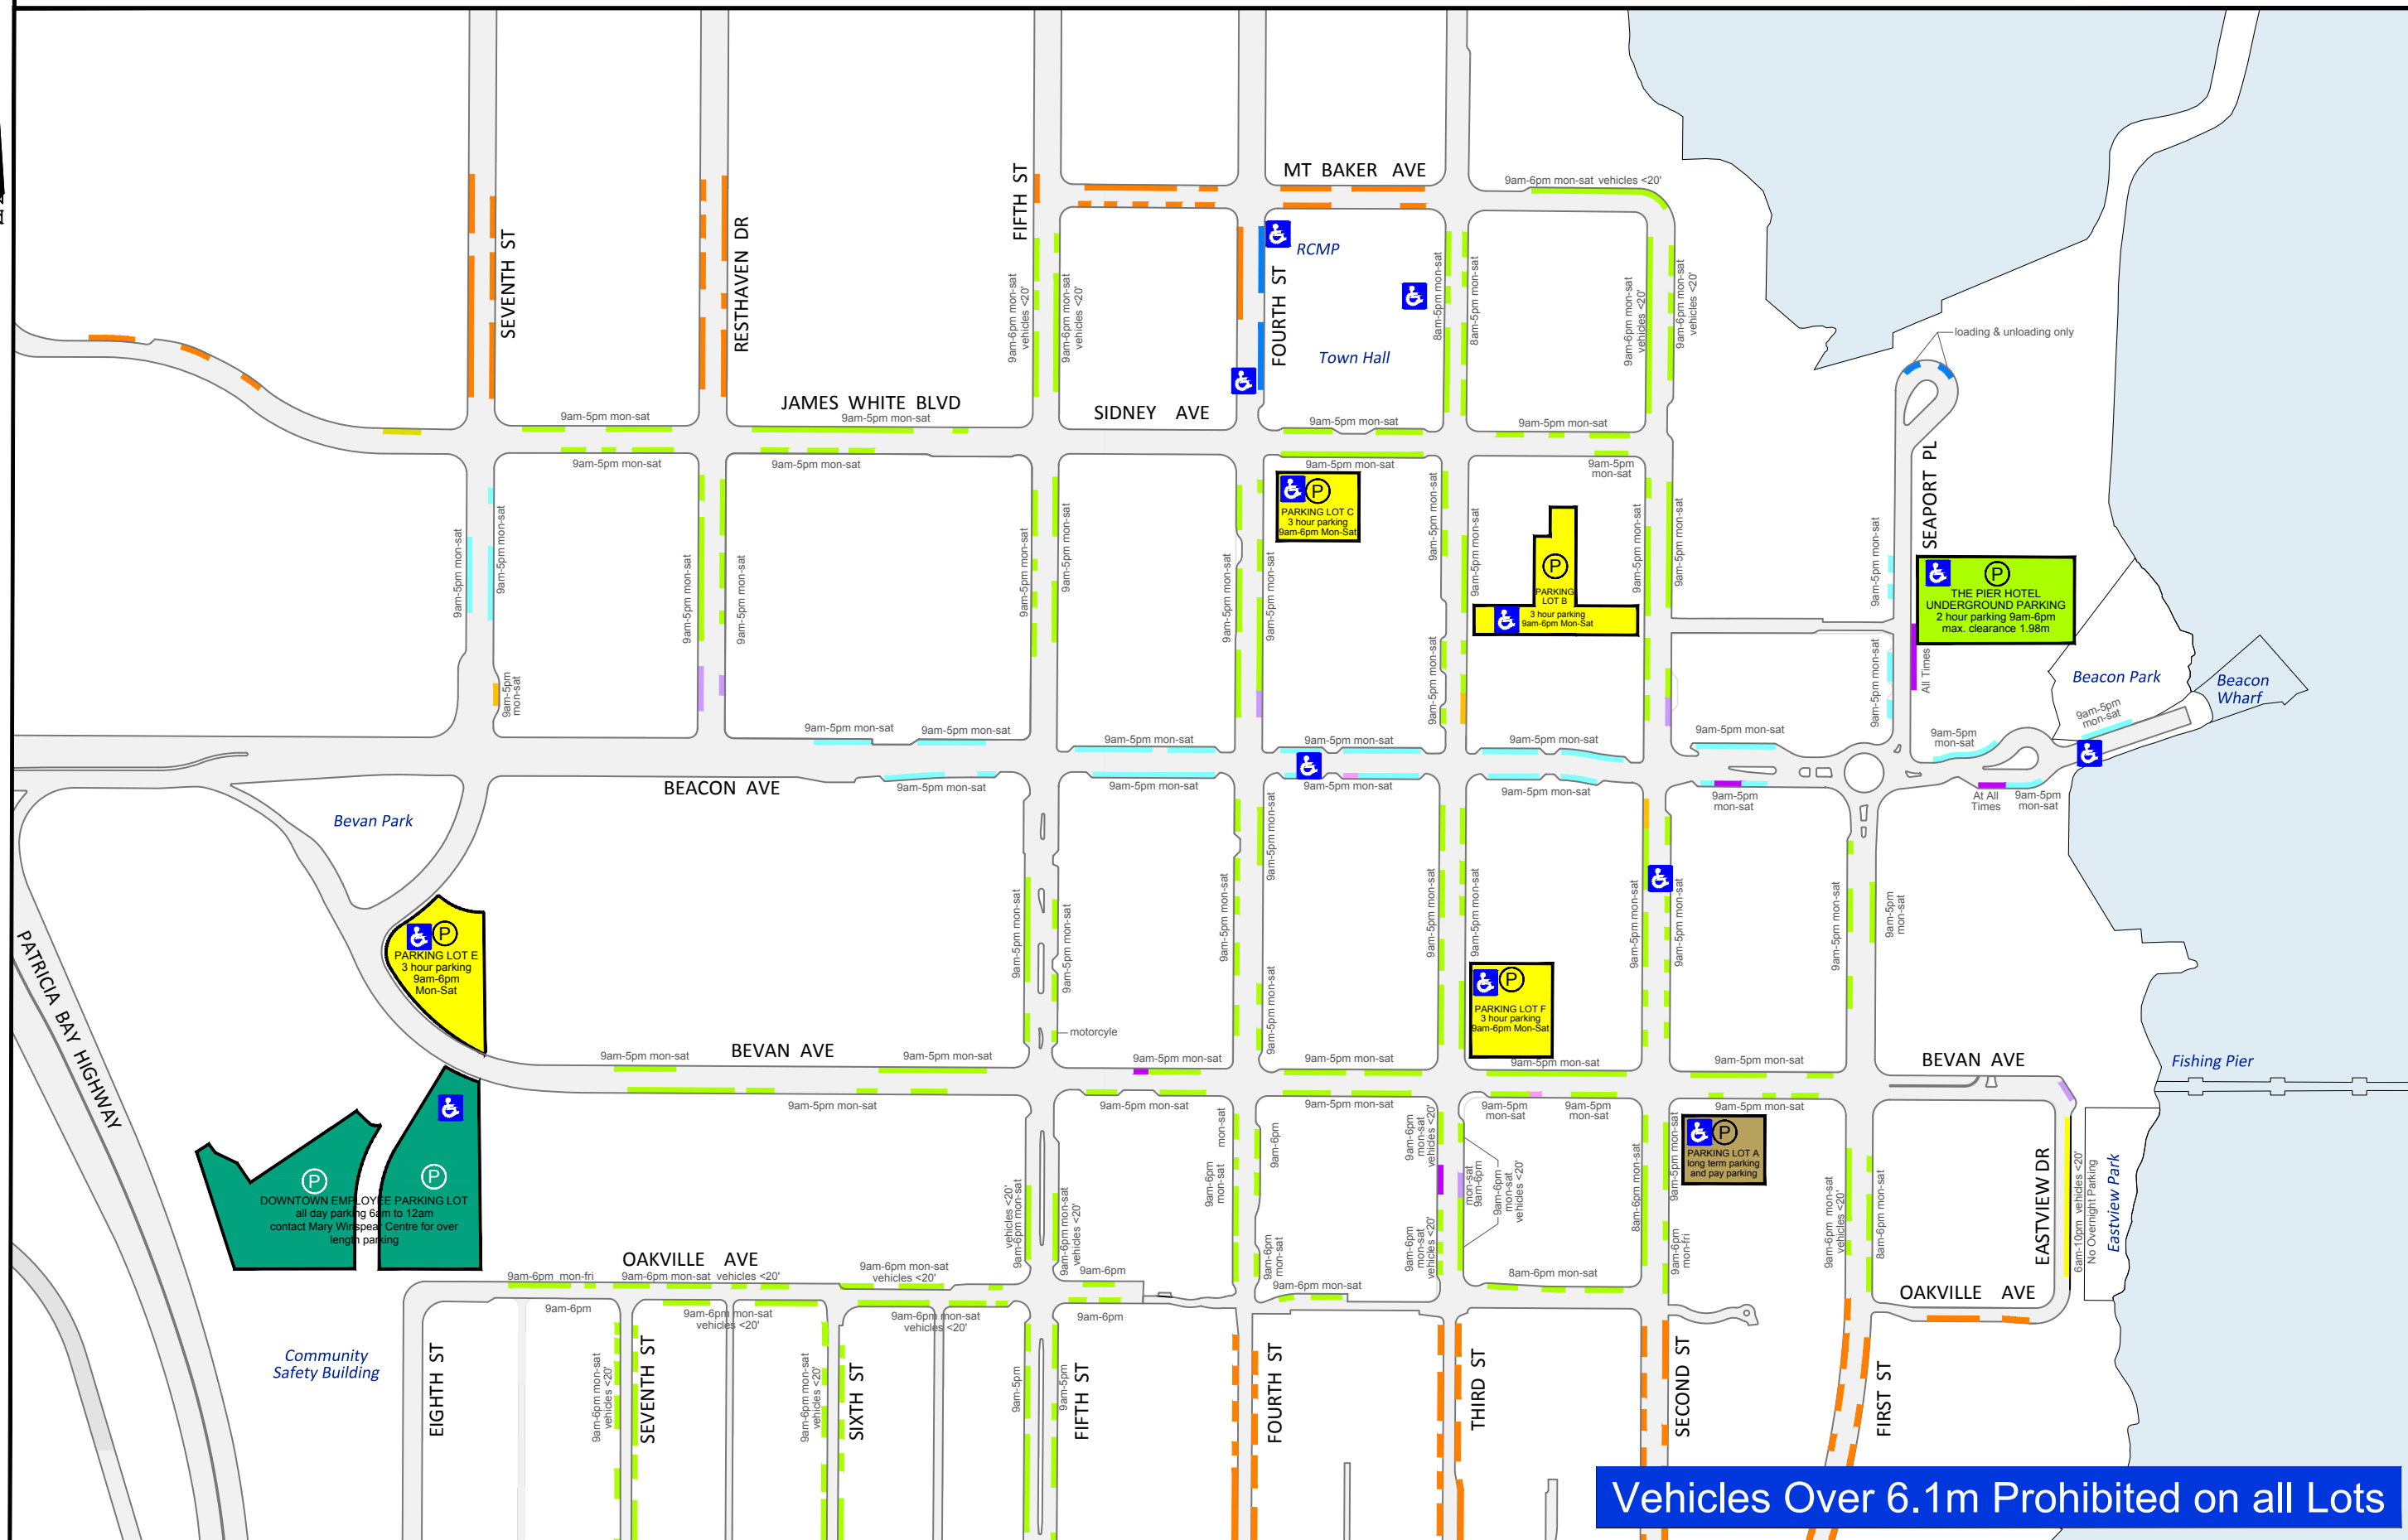

DOWNTOWN PARKING

Town of
SIDNEY

- 5 min.
- 10 min.
- 15 min.
- 30 min.
- 1 Hour
- 2 Hour
- 3 Hour
- All Day
- 24 Hour
- Residential
- Commercial Loading Zone
- Pay Parking & Long Term
- ♿ Public Accessible Parking
- P Parking Lots (vehicles <20')

Vehicles Over 6.1m Prohibited on all Lots

Latest Revision:
Sep. 2021