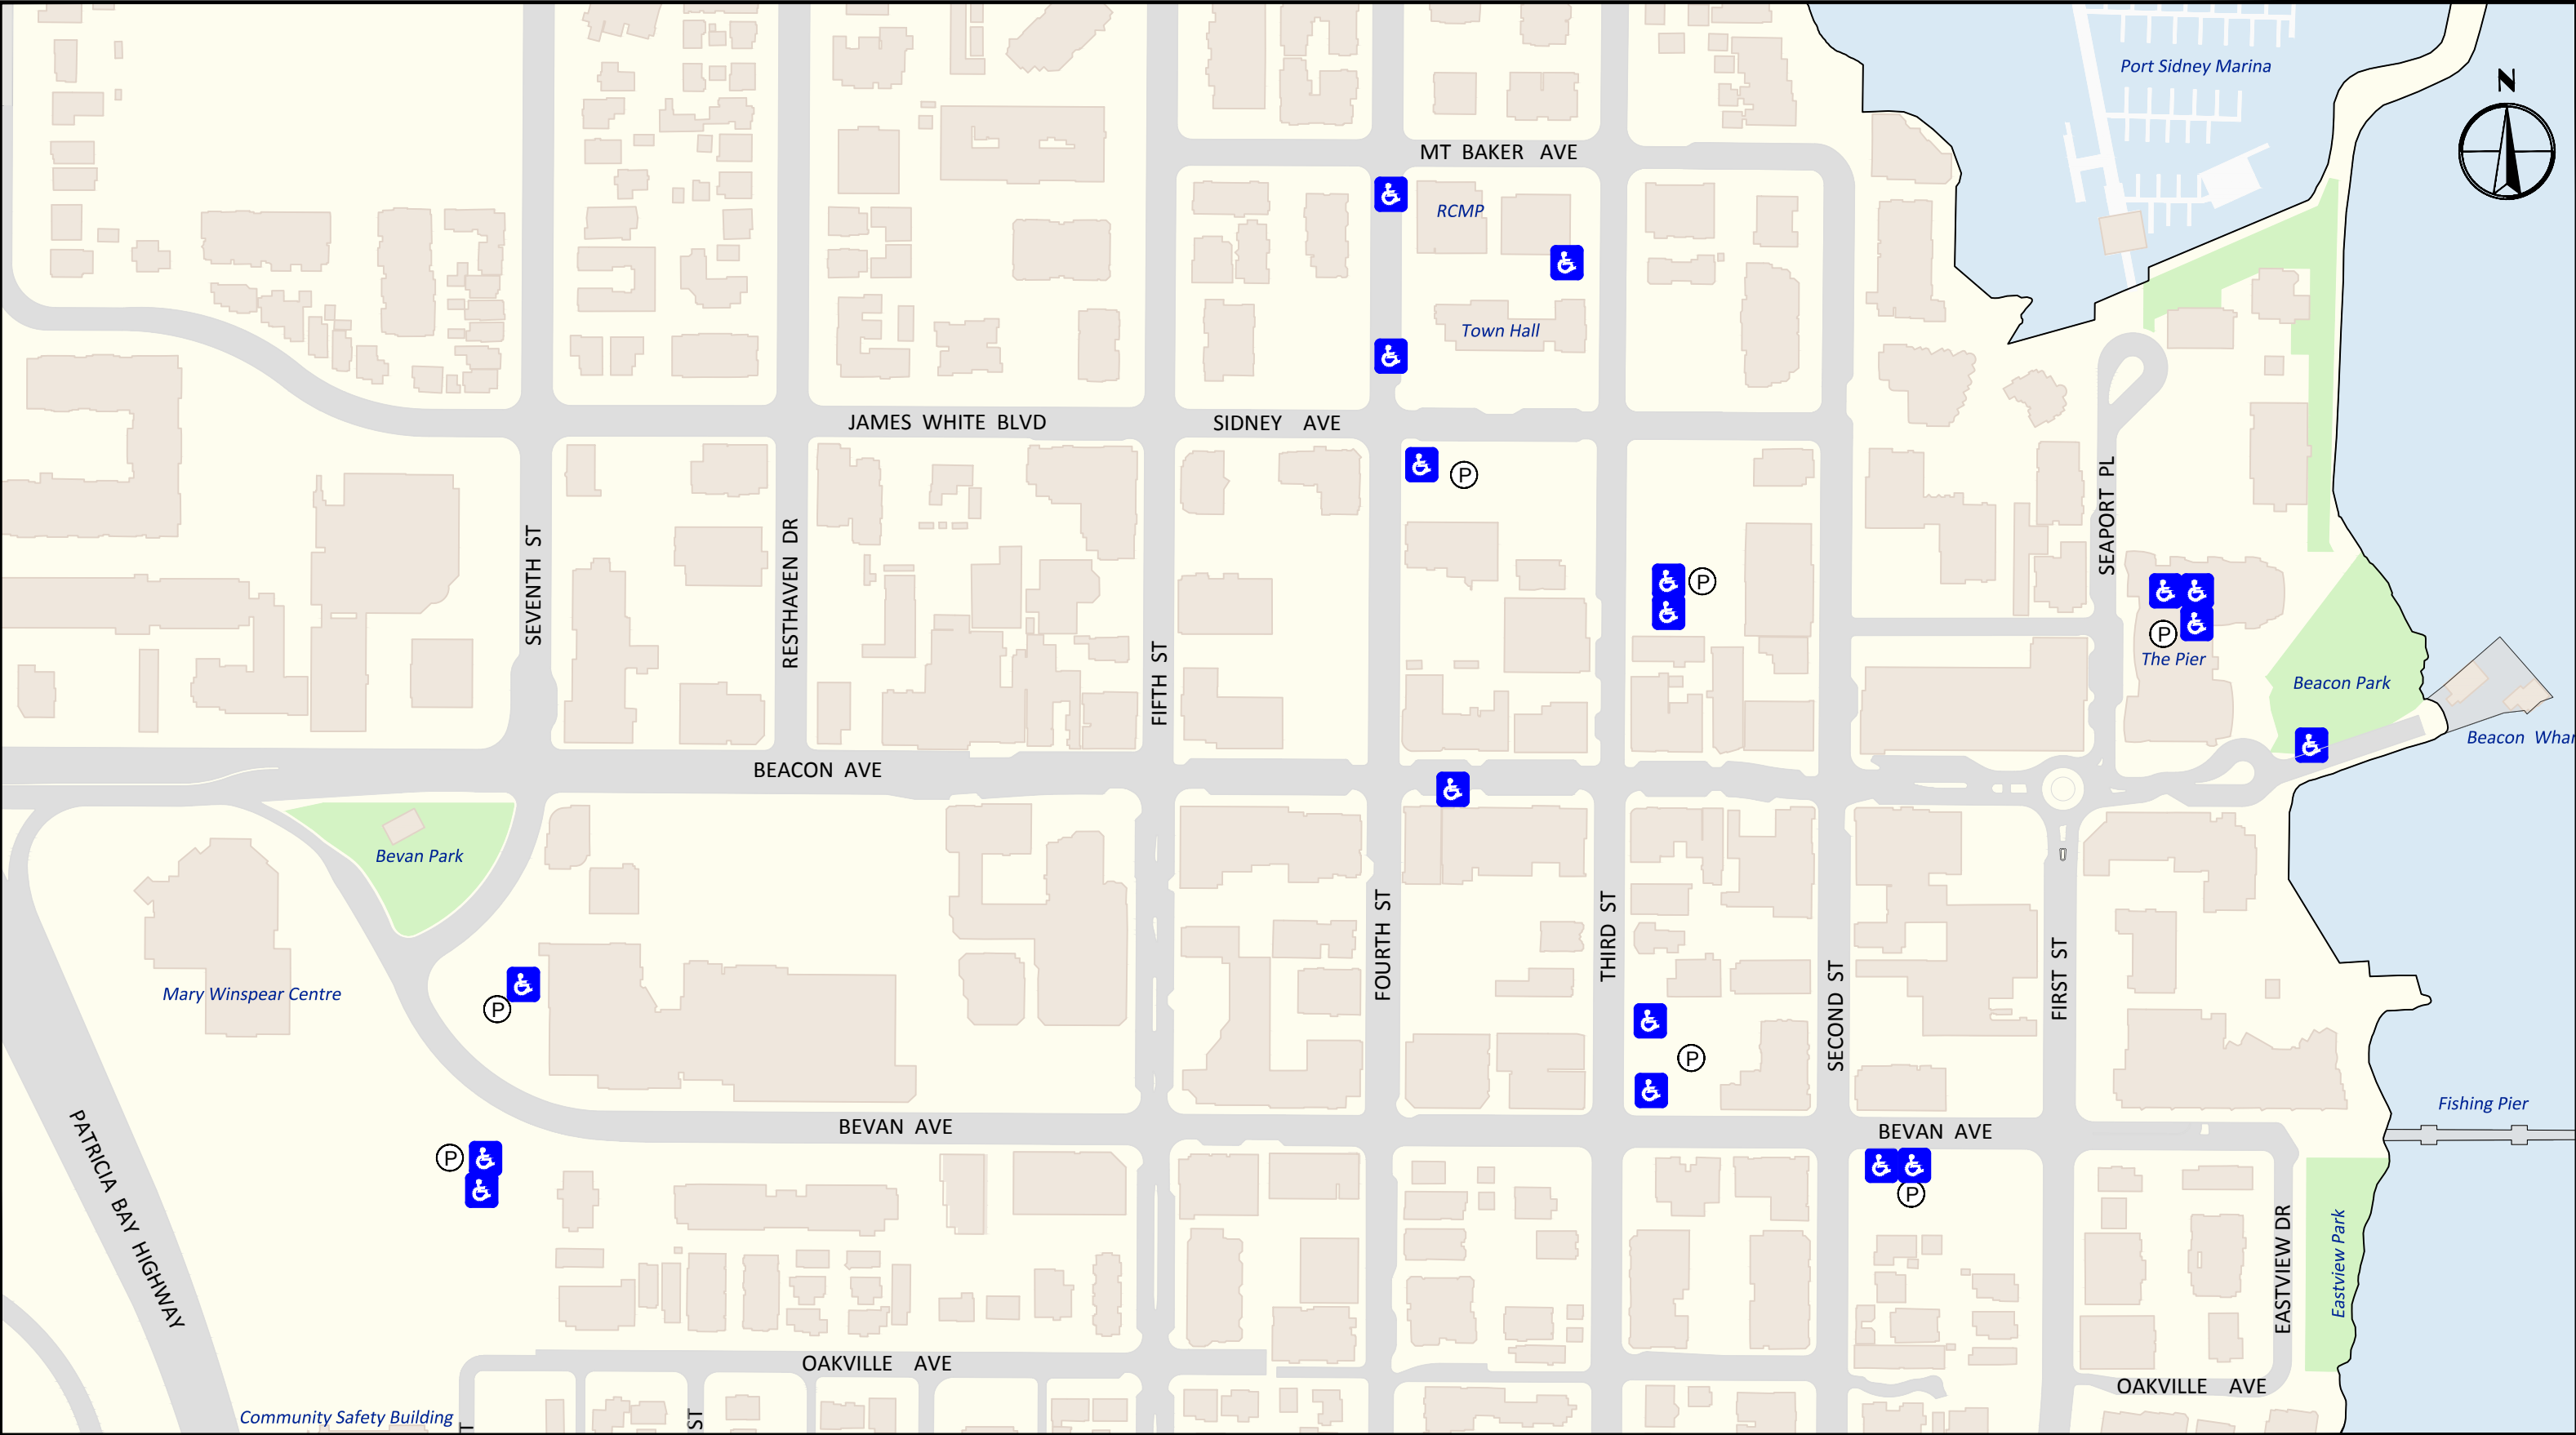

# ACCESSIBLE PARKING SPOTS

Town of Sidney

 Accessible Parking

 Town of Sidney Parking Lot

Locations shown are Town of Sidney parking spots.  
There are also private customer parking lots in Sidney with accessible parking available.