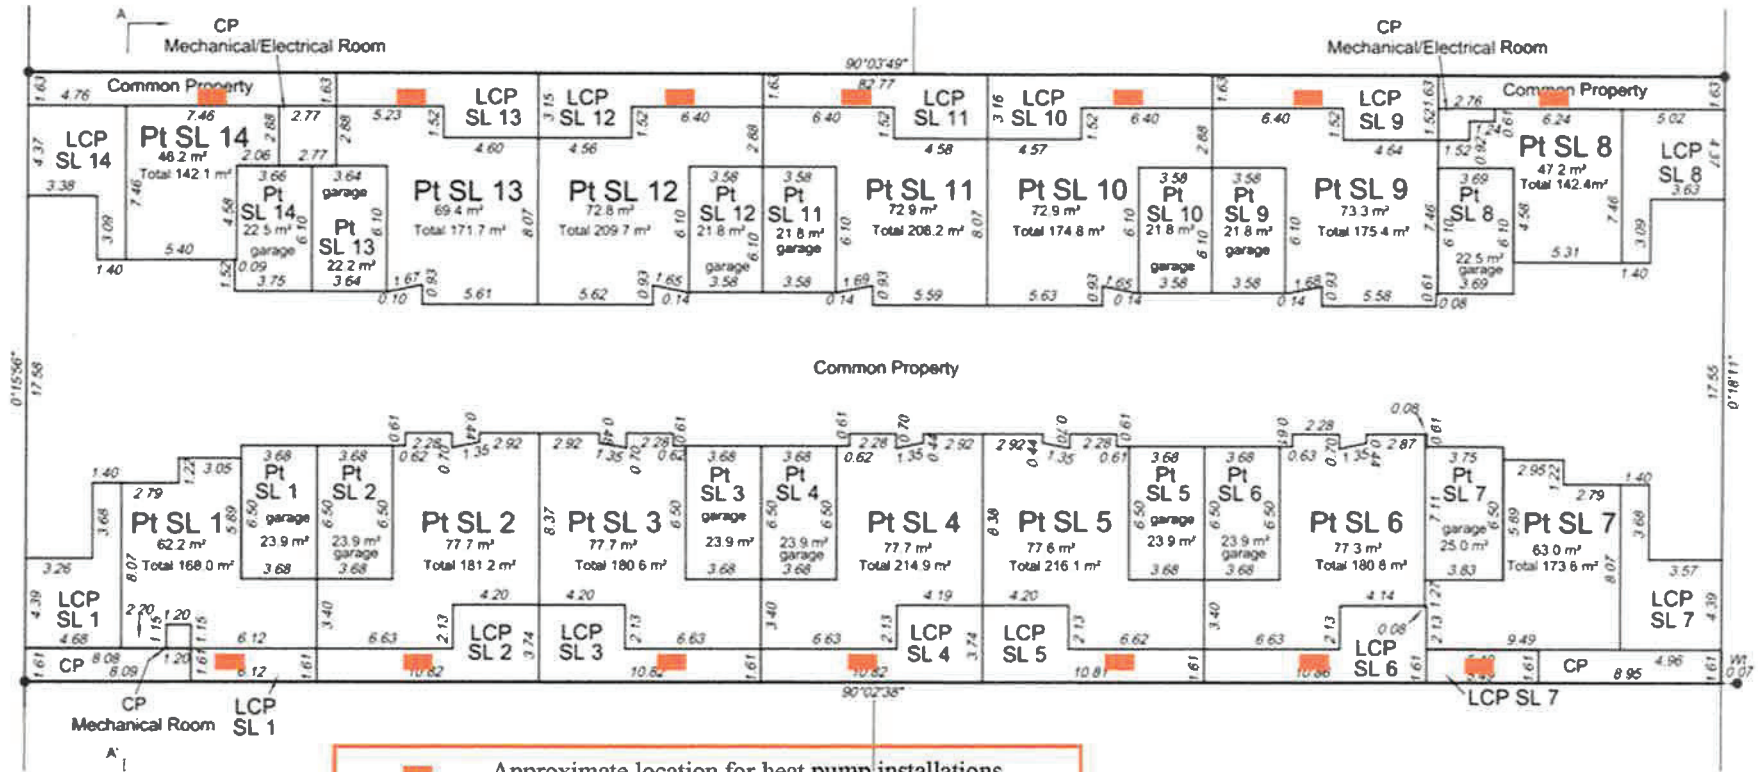

Unit 14 location, using kitchen cabinet for pipe location

Rear of Unit 6 looking west

Rear of unit 6: installation would be where the bbq is, backing onto a closet directly above the furnace

Rear of Unit 6 looking east

Approximate location for heat pump installations