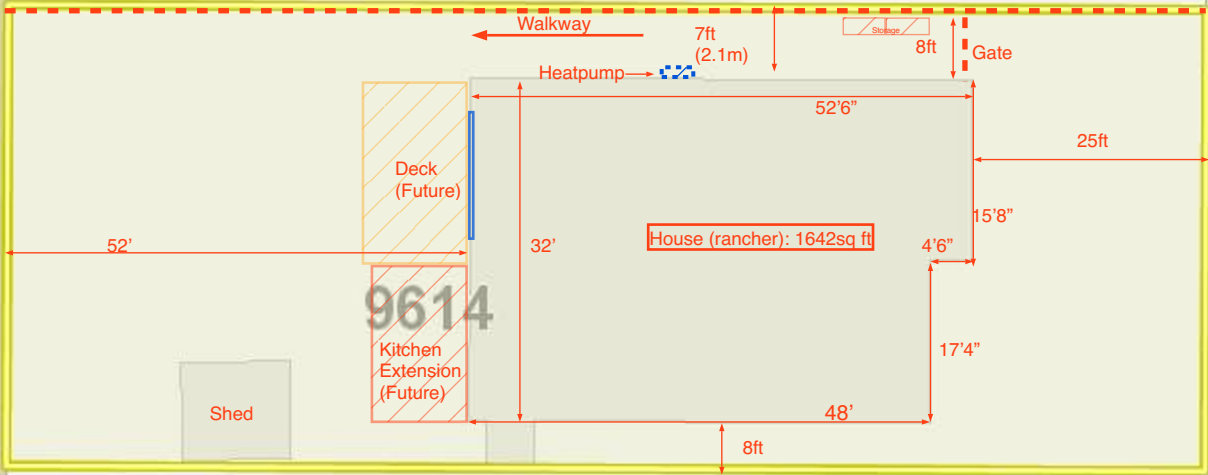

BRETHOUR
PARK

9618

Neighbours house

Fence/property line

9614

EPCO DR.