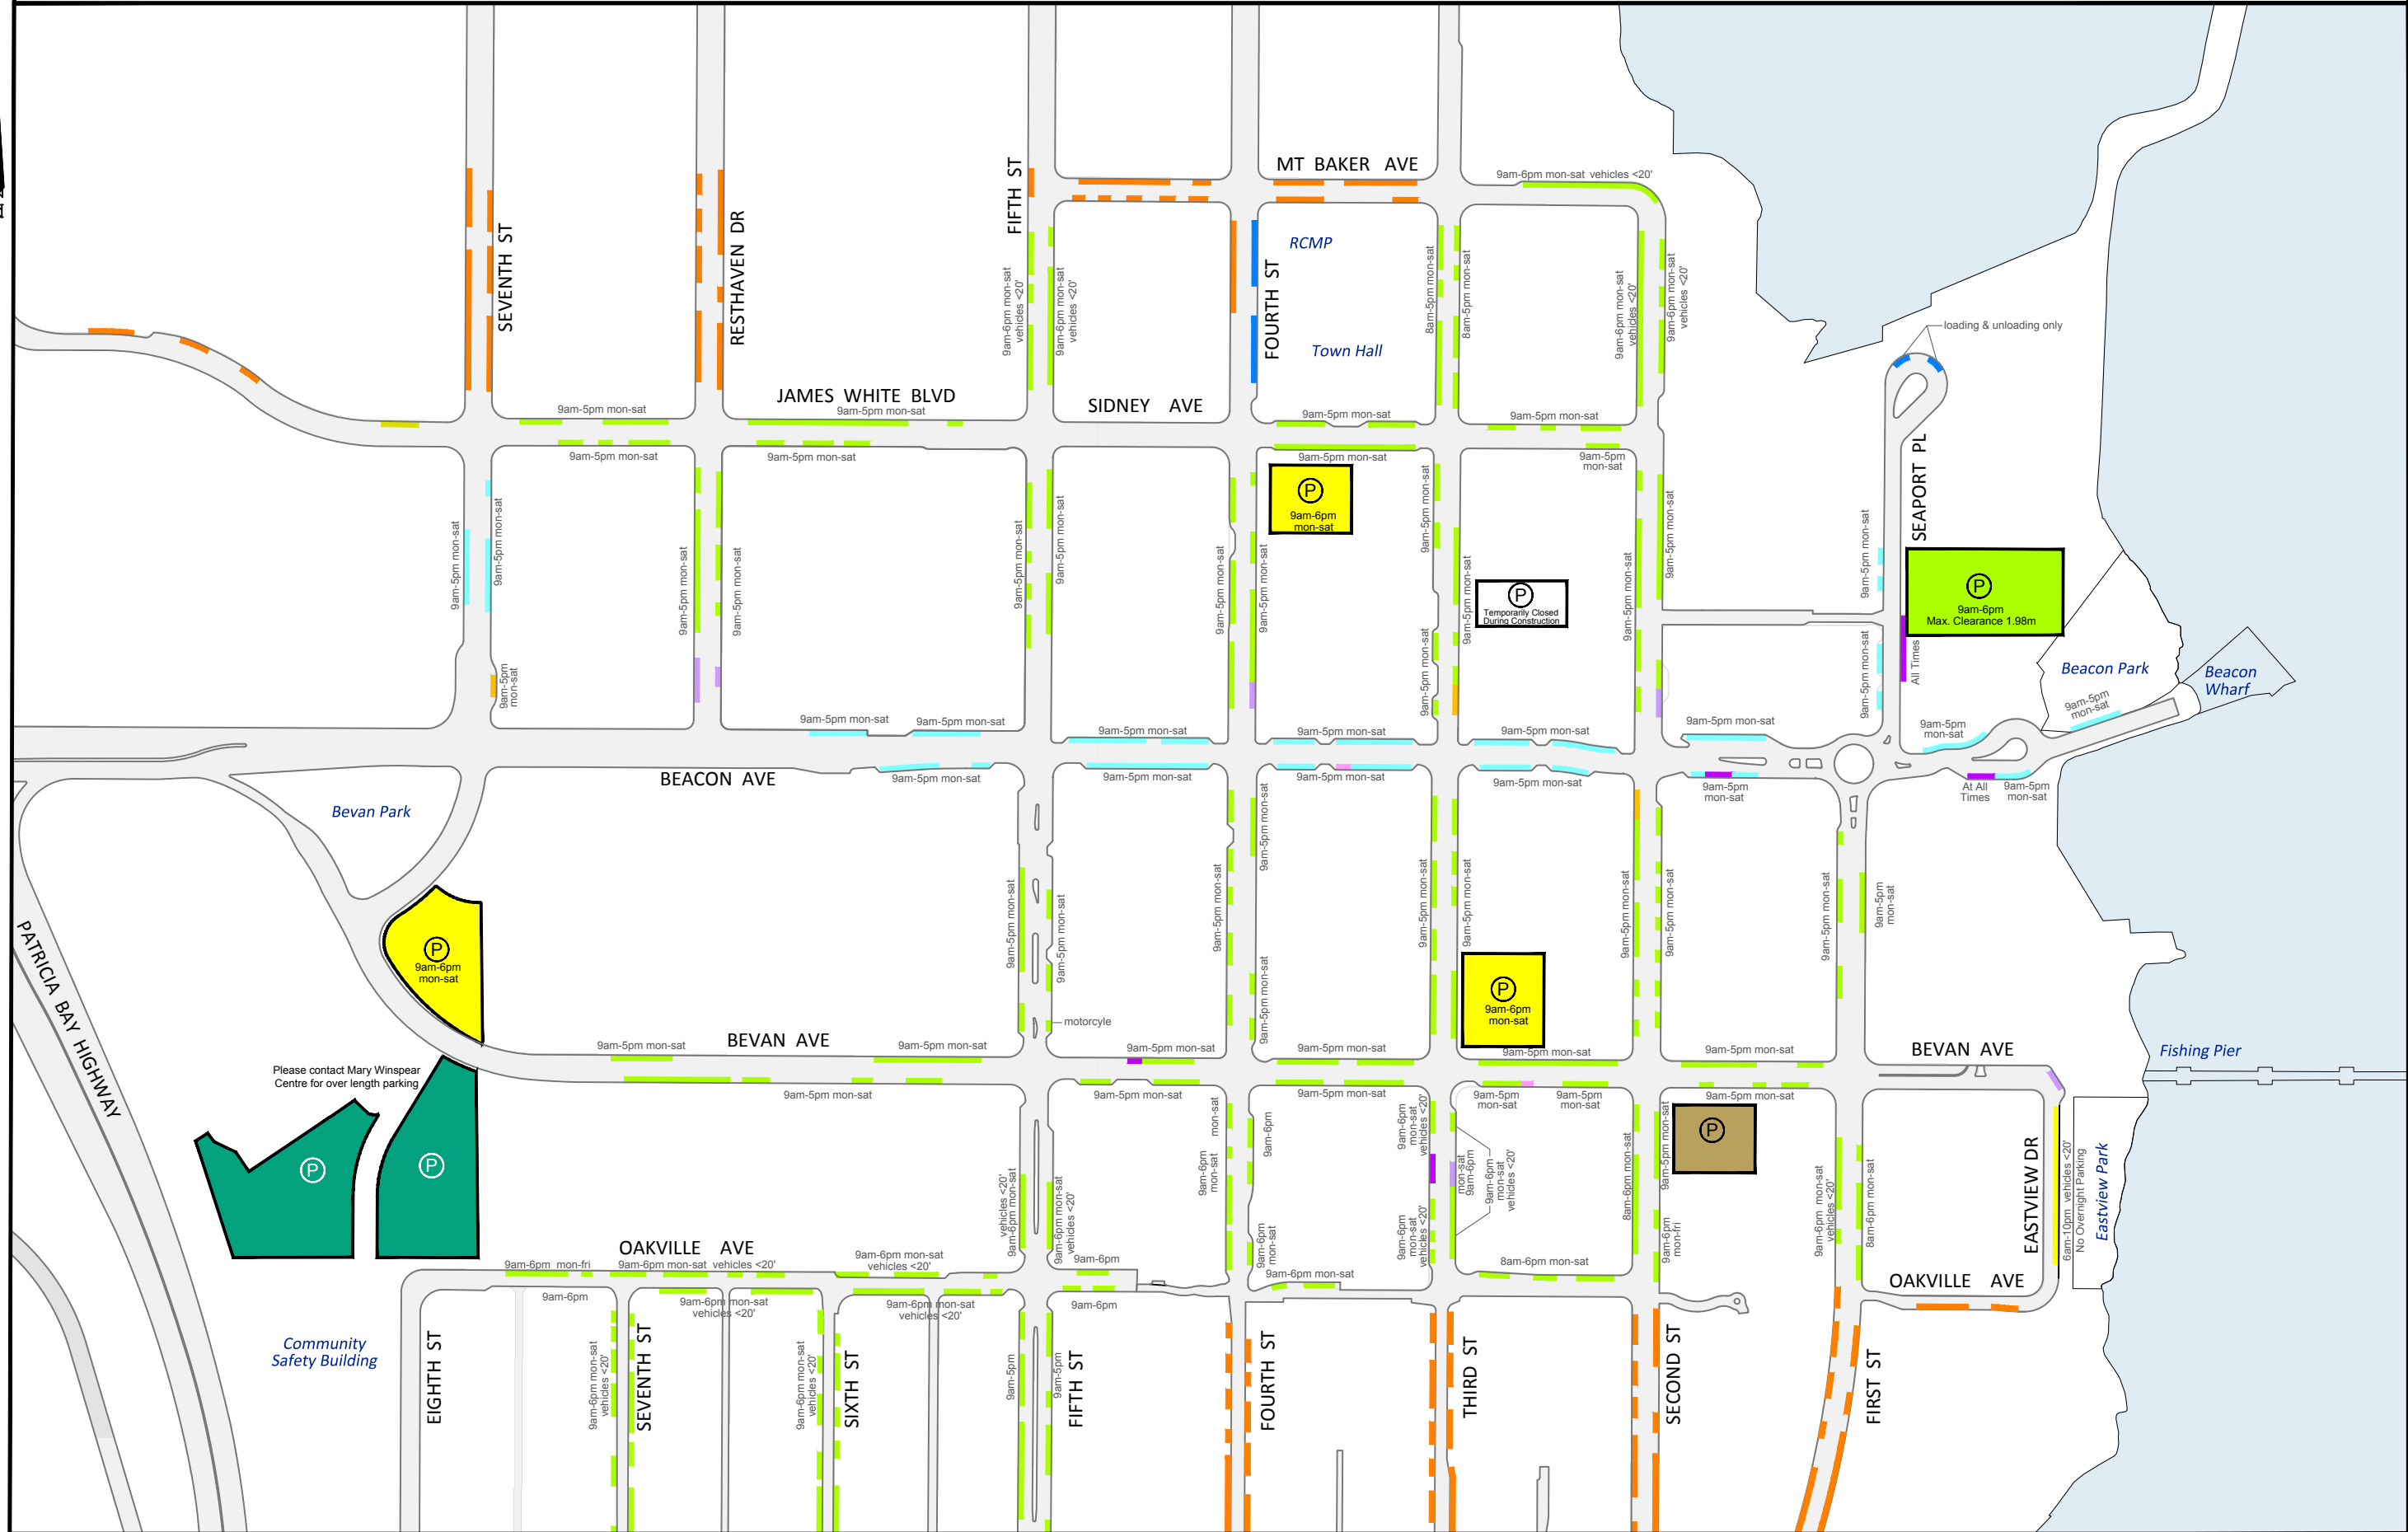

# DOWNTOWN PARKING

Town of  
SIDNEY

- 5 min.
- 10 min.
- 15 min.
- 30 min.
- 1 Hour
- 2 Hour
- 3 Hour
- All Day
- 24 Hour
- Residential
- Commercial Loading Zone
- Pay Parking & Long Term
- P Parking Lots (vehicles <20')