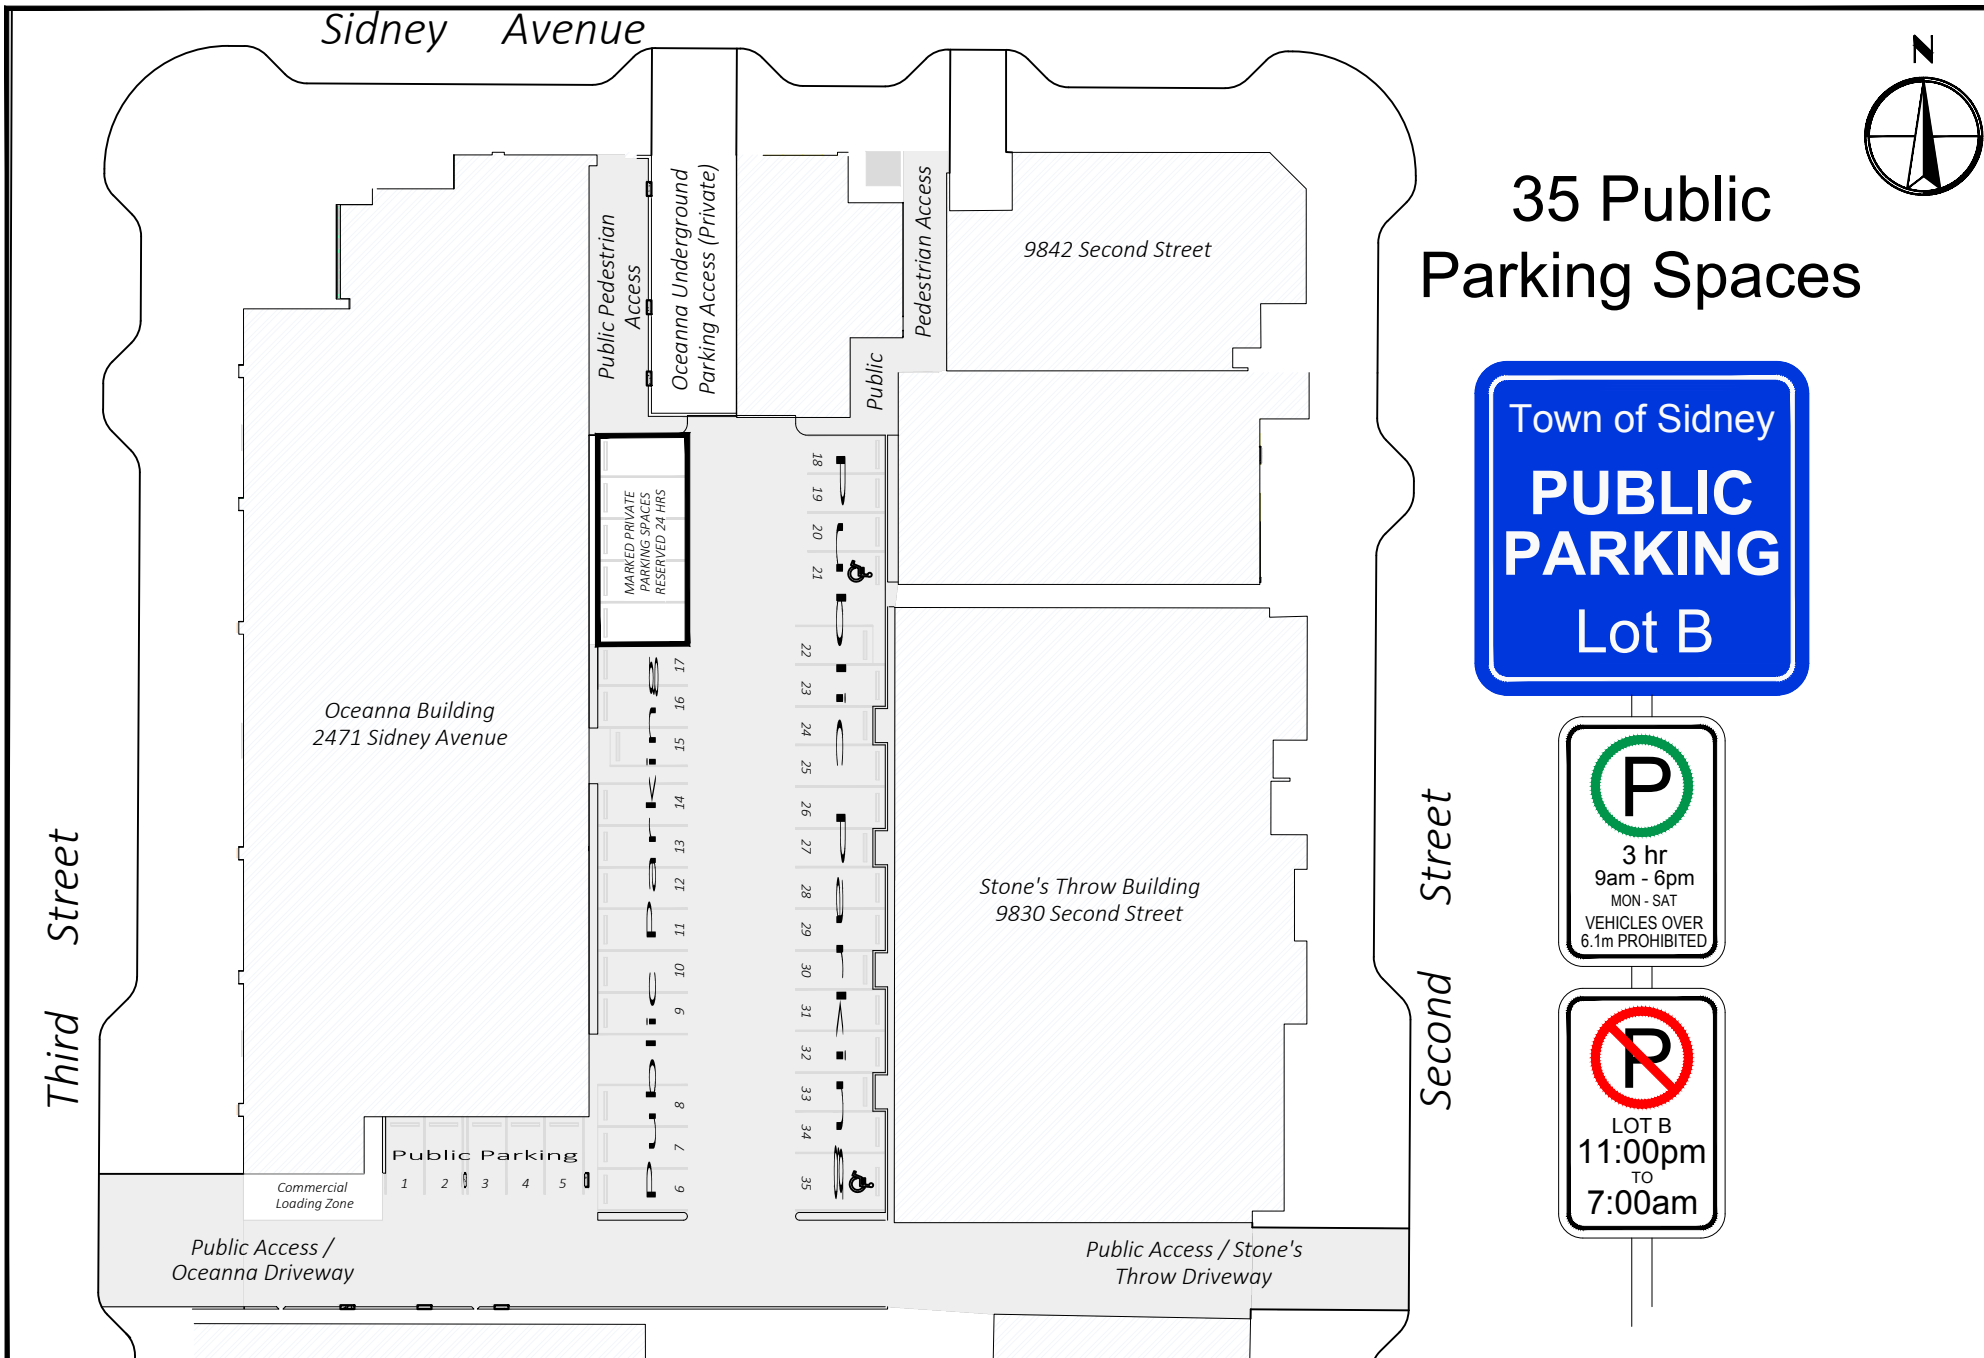

Town of Sidney - Public Parking Lot B Layout

35 Public Parking Spaces