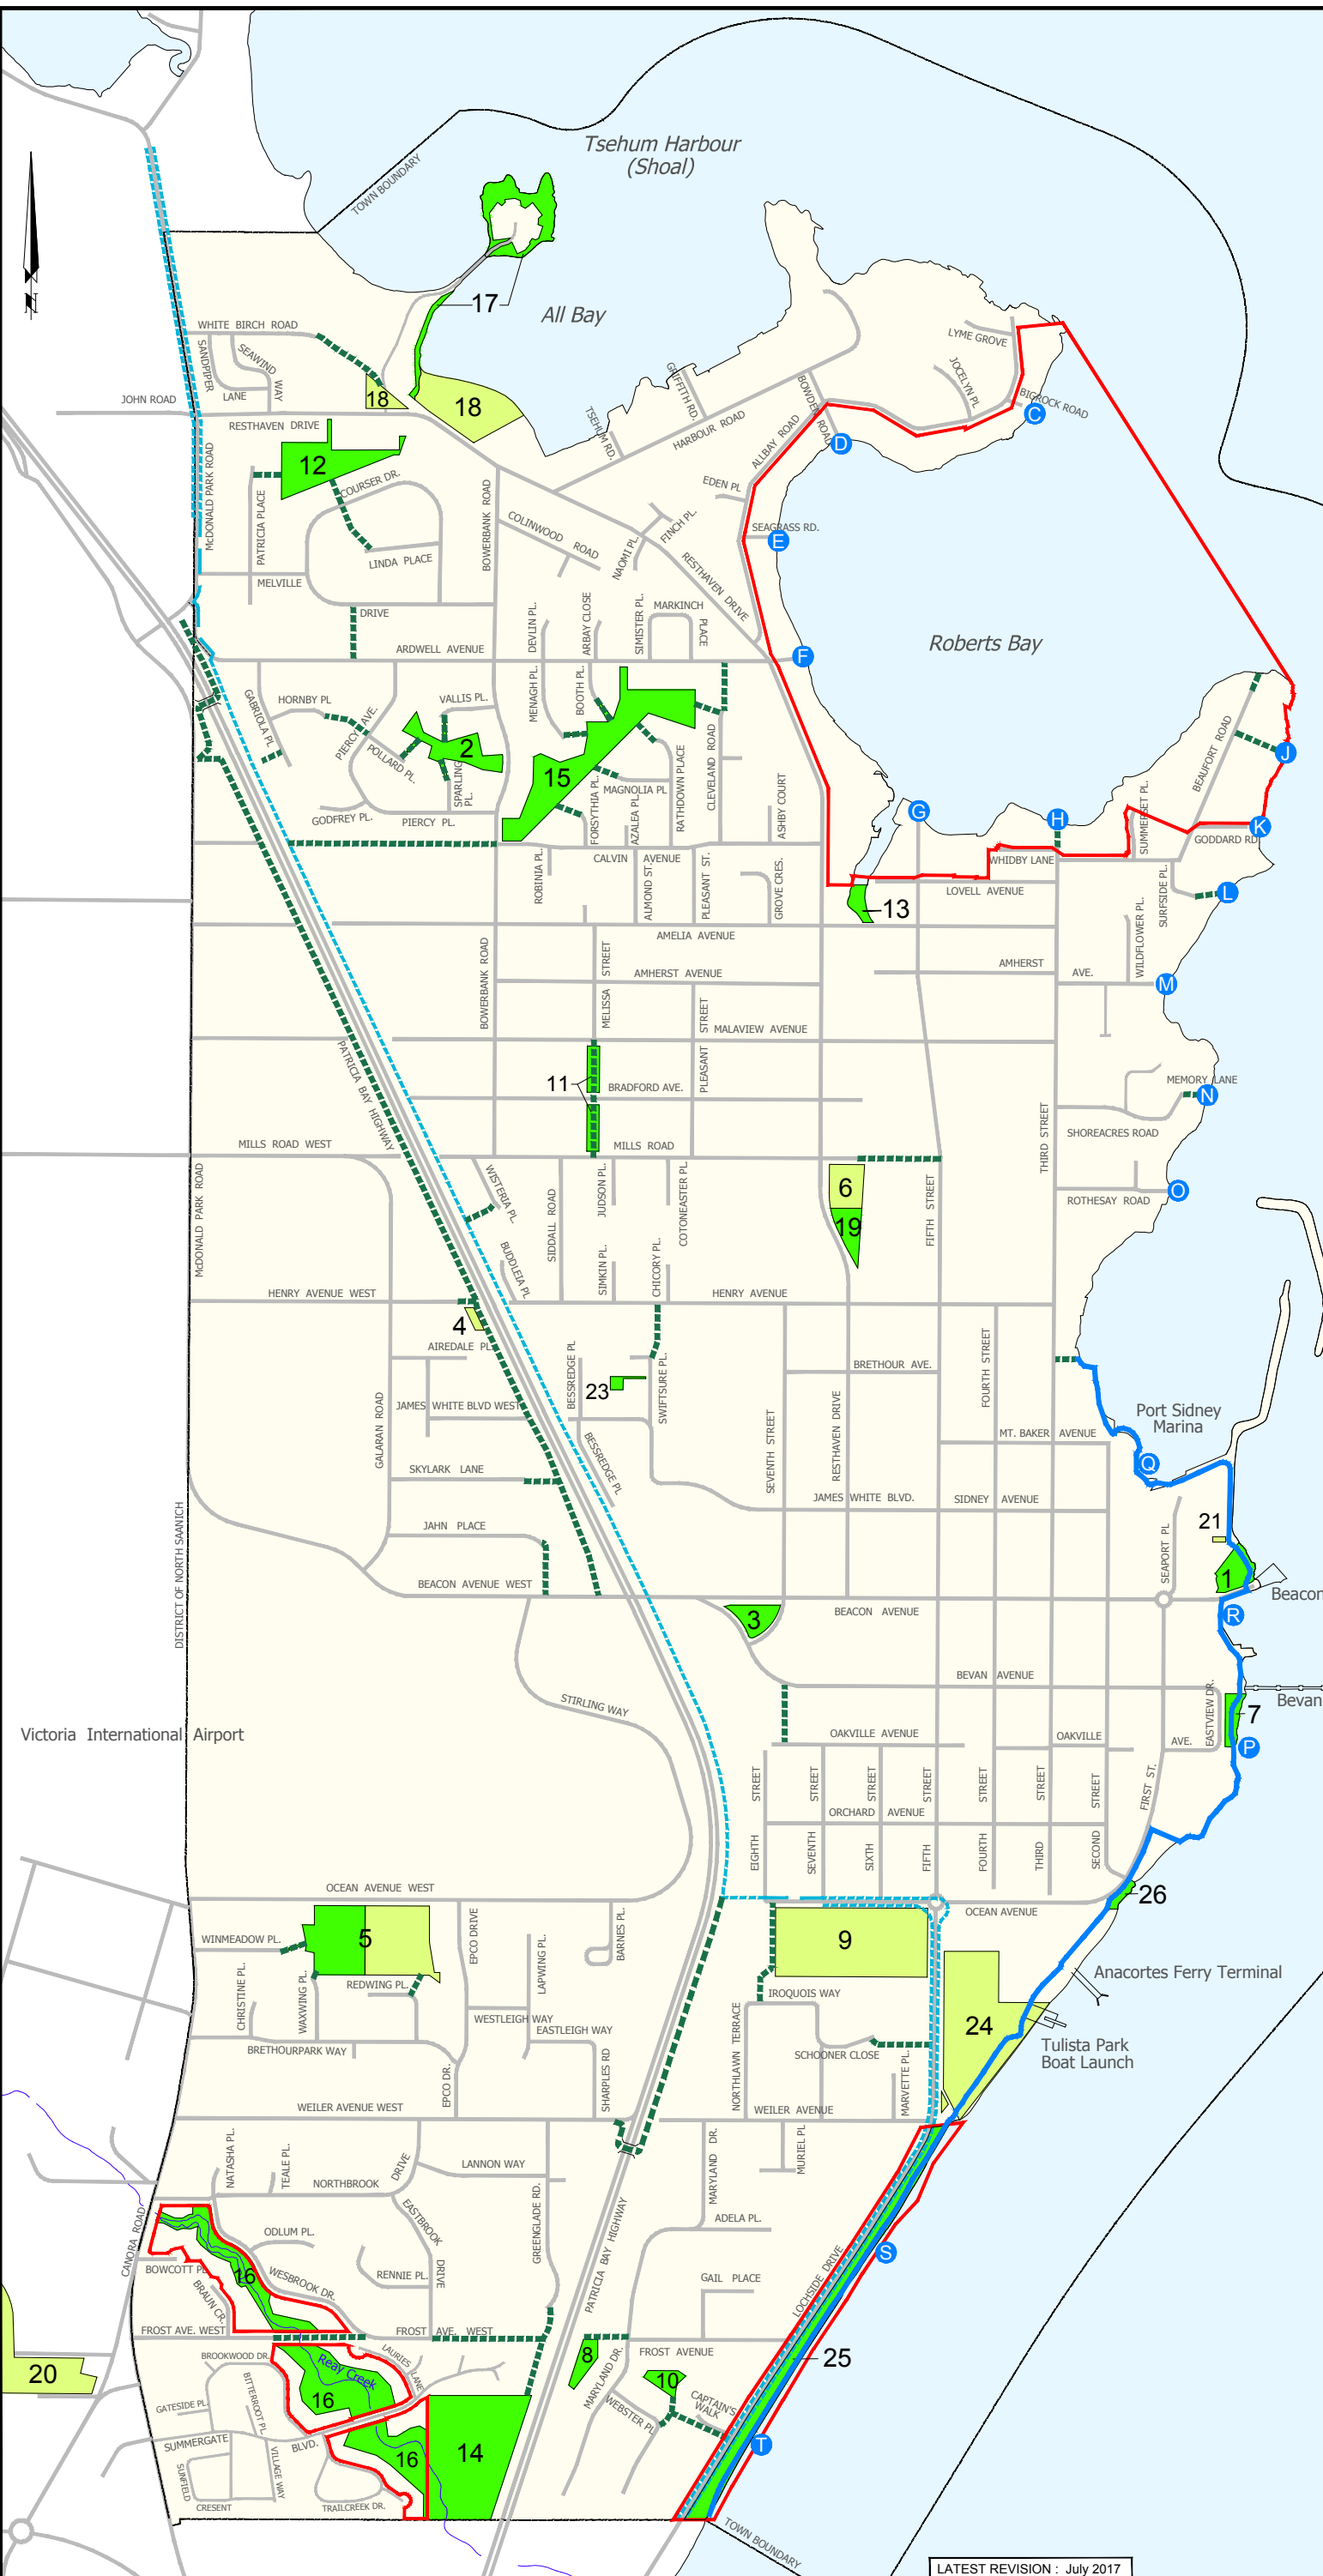

## PARKS

- Green Space
  - Recreational
- 1 Beacon Park
  - 2 Beaver Park
  - 3 Bevan Park
  - 4 Boulder Park
  - 5 Brethour Park
  - 6 Community Wellness Park
  - 7 Eastview Park
  - 8 Frost Ave. Park
  - 9 Iroquois Park
  - 10 Maryland Park
  - 11 Melissa Playground
  - 12 Melville Park
  - 13 Mermaid Park
  - 14 Peter Grant Park
  - 15 Rathdown Park
  - 16 Reay Creek Park
  - 17 Resthaven Linear Park
  - 18 Resthaven Park
  - 19 Rose Garden
  - 20 Rotary Park
  - 21 Seaport Park
  - 23 Swiftsure Park
  - 24 Tulista Park
  - 25 Lochside Waterfront Park
  - 26 Oceanspray Park

## BEACH ACCESSES

- A C Big Rock Road
- A D Bowden Road
- A E Seagrass Road
- A F Ardwell Avenue
- A G Fifth Street
- A H Third Street
- A J Beaufort Road
- A K Goddard Road
- A L Surfside Place
- A M Amherst Avenue
- A N Memory Lane
- A O Rothesay Road
- A P Oakville Avenue
- A Q Port Sidney
- A R Glass Beach
- A S Lochside
- A T Lochside

- ENVIRONMENTALLY SENSITIVE AREAS
- WATERFRONT WALKWAY
- - - LOCHSIDE TRAIL BIKE PATH
- - - SHARED ROADWAY
- - - PATHWAYS/ACCESSES

**PARKS DEPARTMENT  
MASTER PLAN  
2008**

**TOWN OF  
SIDNEY  
AND DISTRICT V.I.  
B.C.**