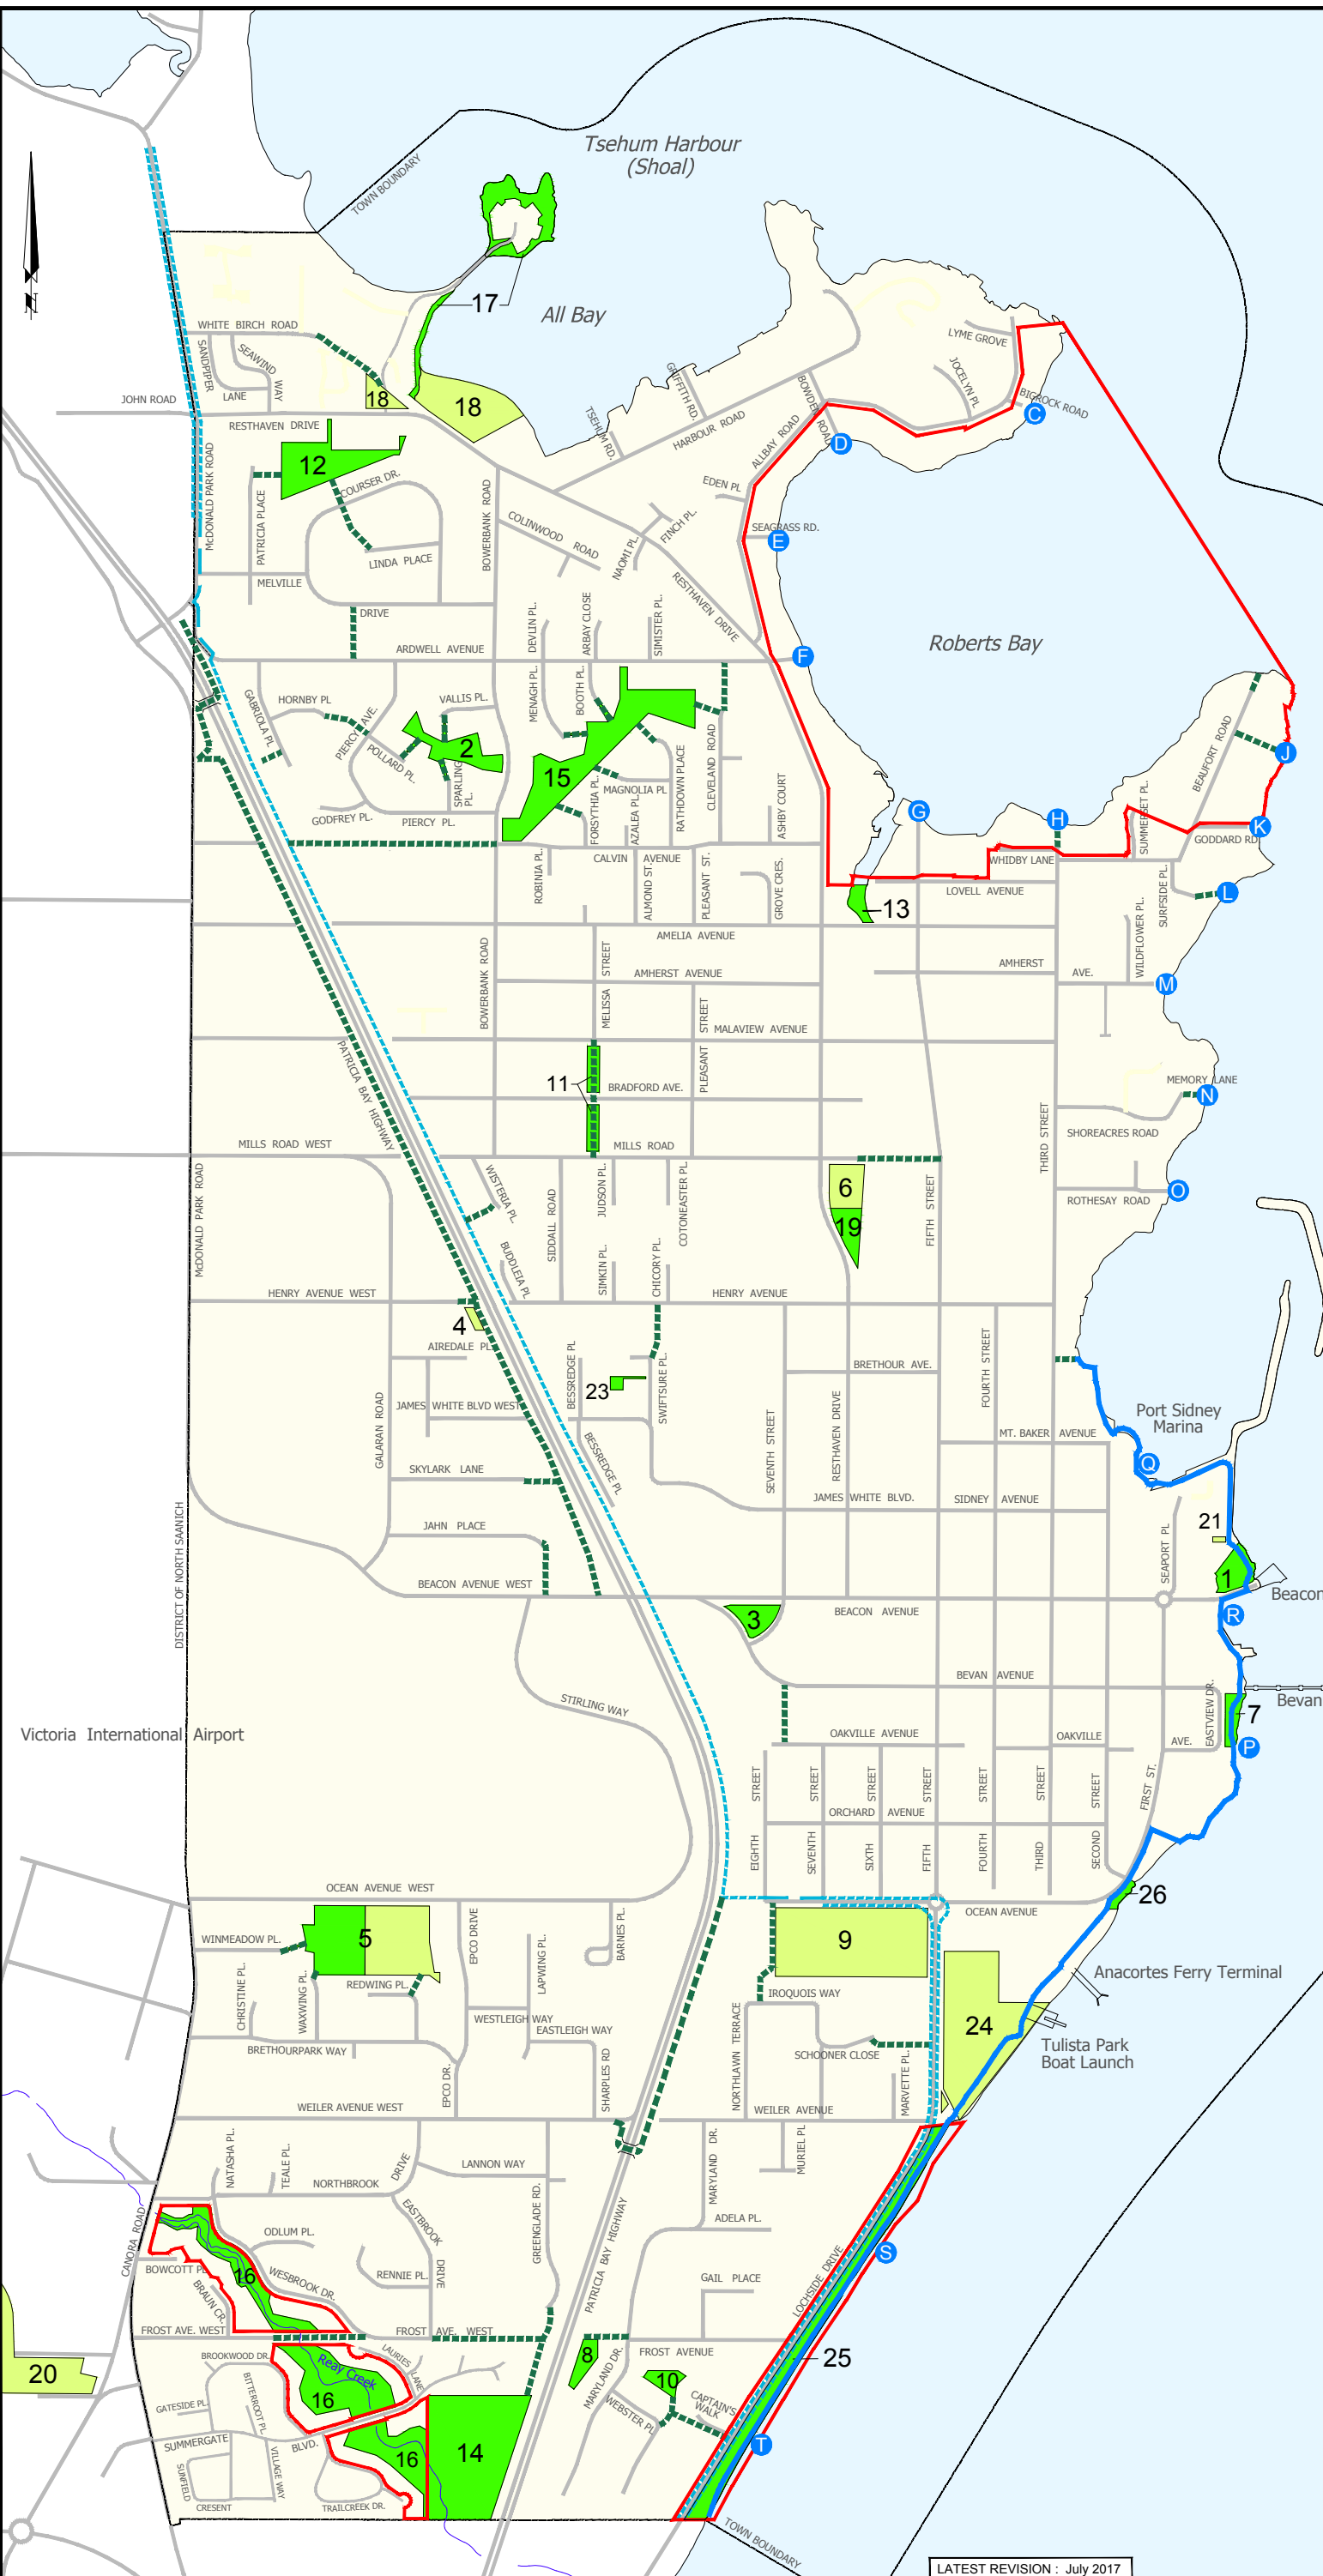

PARKS

PARKS

- Green Space
 - Recreational
- 1 Beacon Park
 - 2 Beaver Park
 - 3 Bevan Park
 - 4 Boulder Park
 - 5 Brethour Park
 - 6 Community Wellness Park
 - 7 Eastview Park
 - 8 Frost Ave. Park
 - 9 Iroquois Park
 - 10 Maryland Park
 - 11 Melissa Playground
 - 12 Melville Park
 - 13 Mermaid Park
 - 14 Peter Grant Park
 - 15 Rathdown Park
 - 16 Reay Creek Park
 - 17 Resthaven Linear Park
 - 18 Resthaven Park
 - 19 Rose Garden
 - 20 Rotary Park
 - 21 Seaport Park
 - 23 Swiftsure Park
 - 24 Tulista Park
 - 25 Lochside Waterfront Park
 - 26 Oceanspray Park

BEACH ACCESSES

- C Big Rock Road
- D Bowden Road
- E Seagrass Road
- F Ardwell Avenue
- G Fifth Street
- H Third Street
- J Beaufort Road
- K Goddard Road
- L Surfside Place
- M Amherst Avenue
- N Memory Lane
- O Rothesay Road
- P Oakville Avenue
- Q Port Sidney
- R Glass Beach
- S Lochside
- T Lochside

- ENVIRONMENTALLY SENSITIVE AREAS
- WATERFRONT WALKWAY
- LOCHSIDE TRAIL BIKE PATH
- - - SHARED ROADWAY
- - - PATHWAYS/ACCESSES

**PARKS DEPARTMENT
MASTER PLAN
2008**

**TOWN OF
SIDNEY
AND DISTRICT V.I.
B.C.**