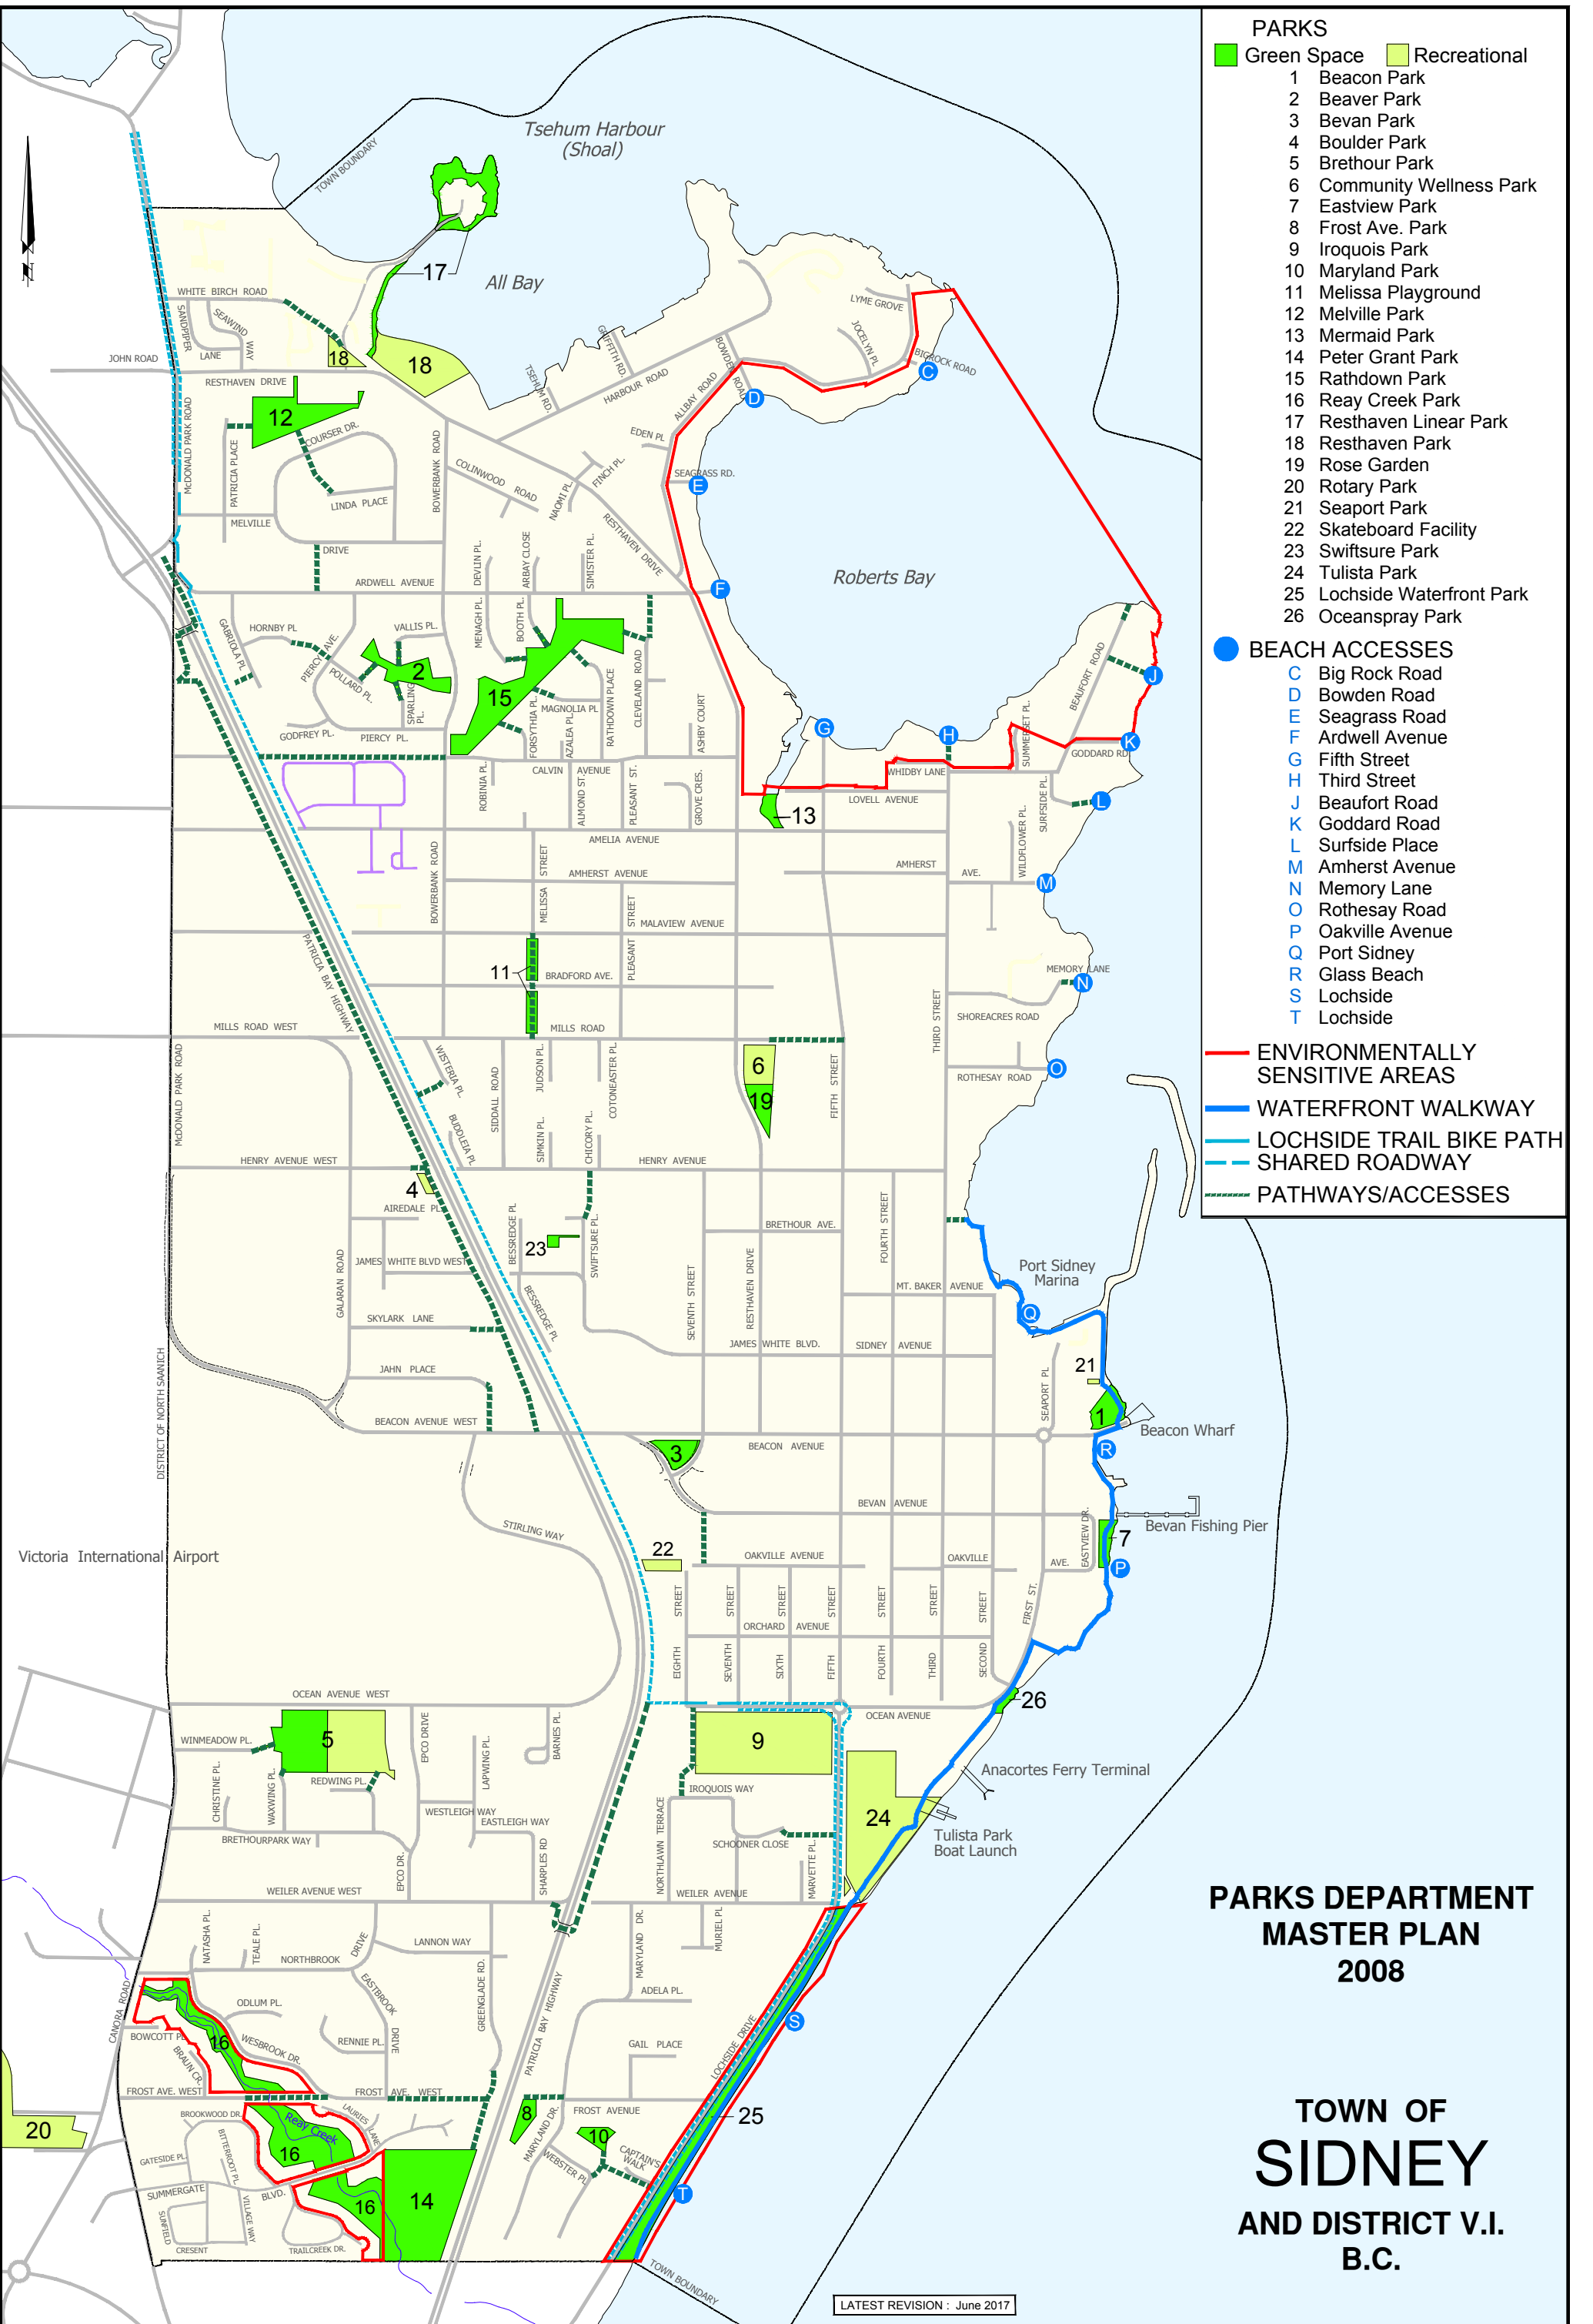

## PARKS

- Green Space
  - Recreational
- 1 Beacon Park
  - 2 Beaver Park
  - 3 Bevan Park
  - 4 Boulder Park
  - 5 Brethour Park
  - 6 Community Wellness Park
  - 7 Eastview Park
  - 8 Frost Ave. Park
  - 9 Iroquois Park
  - 10 Maryland Park
  - 11 Melissa Playground
  - 12 Melville Park
  - 13 Mermaid Park
  - 14 Peter Grant Park
  - 15 Rathdown Park
  - 16 Reay Creek Park
  - 17 Resthaven Linear Park
  - 18 Resthaven Park
  - 19 Rose Garden
  - 20 Rotary Park
  - 21 Seaport Park
  - 22 Skateboard Facility
  - 23 Swiftsure Park
  - 24 Tulista Park
  - 25 Lochside Waterfront Park
  - 26 Oceanspray Park

## BEACH ACCESSES

- C Big Rock Road
- D Bowden Road
- E Seagrass Road
- F Ardwell Avenue
- G Fifth Street
- H Third Street
- J Beaufort Road
- K Goddard Road
- L Surfside Place
- M Amherst Avenue
- N Memory Lane
- O Rothesay Road
- P Oakville Avenue
- Q Port Sidney
- R Glass Beach
- S Lochside
- T Lochside

— ENVIRONMENTALLY SENSITIVE AREAS

— WATERFRONT WALKWAY

— LOCHSIDE TRAIL BIKE PATH

— SHARED ROADWAY

— PATHWAYS/ACCESSES

**PARKS DEPARTMENT  
MASTER PLAN  
2008**

**TOWN OF  
SIDNEY  
AND DISTRICT V.I.  
B.C.**