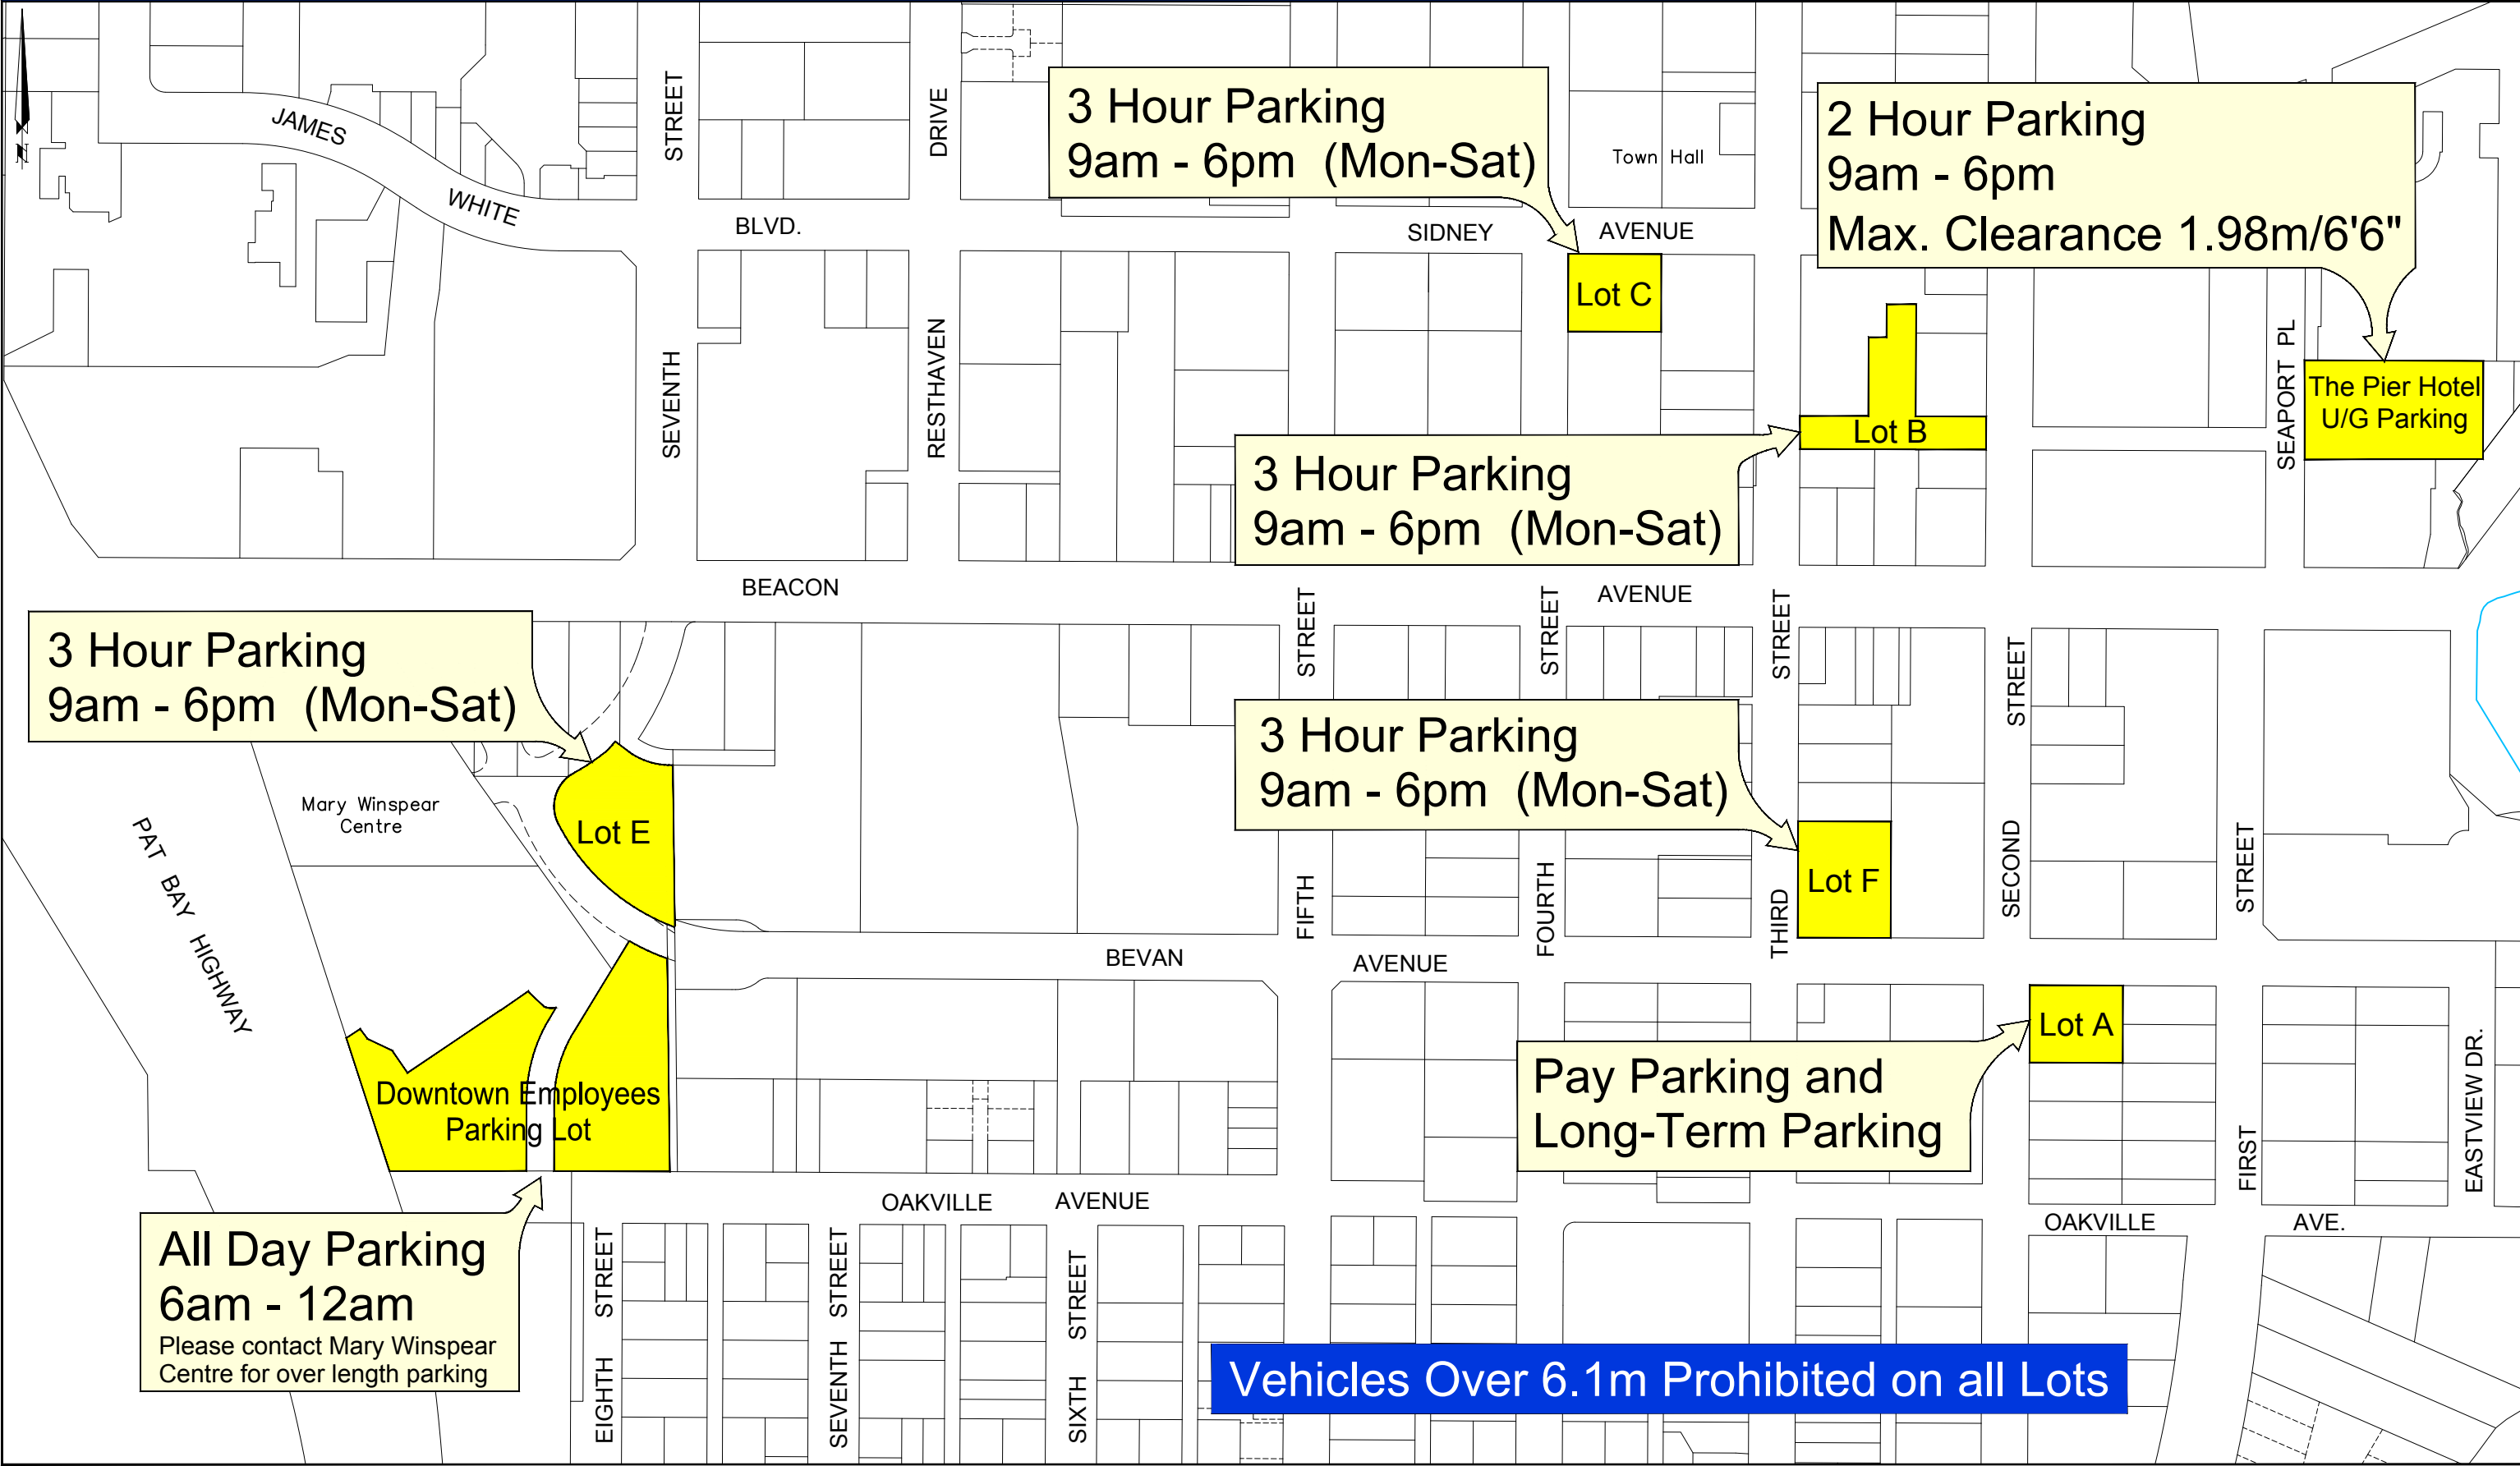

Town of Sidney PARKING LOTS

Vehicles Over 6.1m Prohibited on all Lots