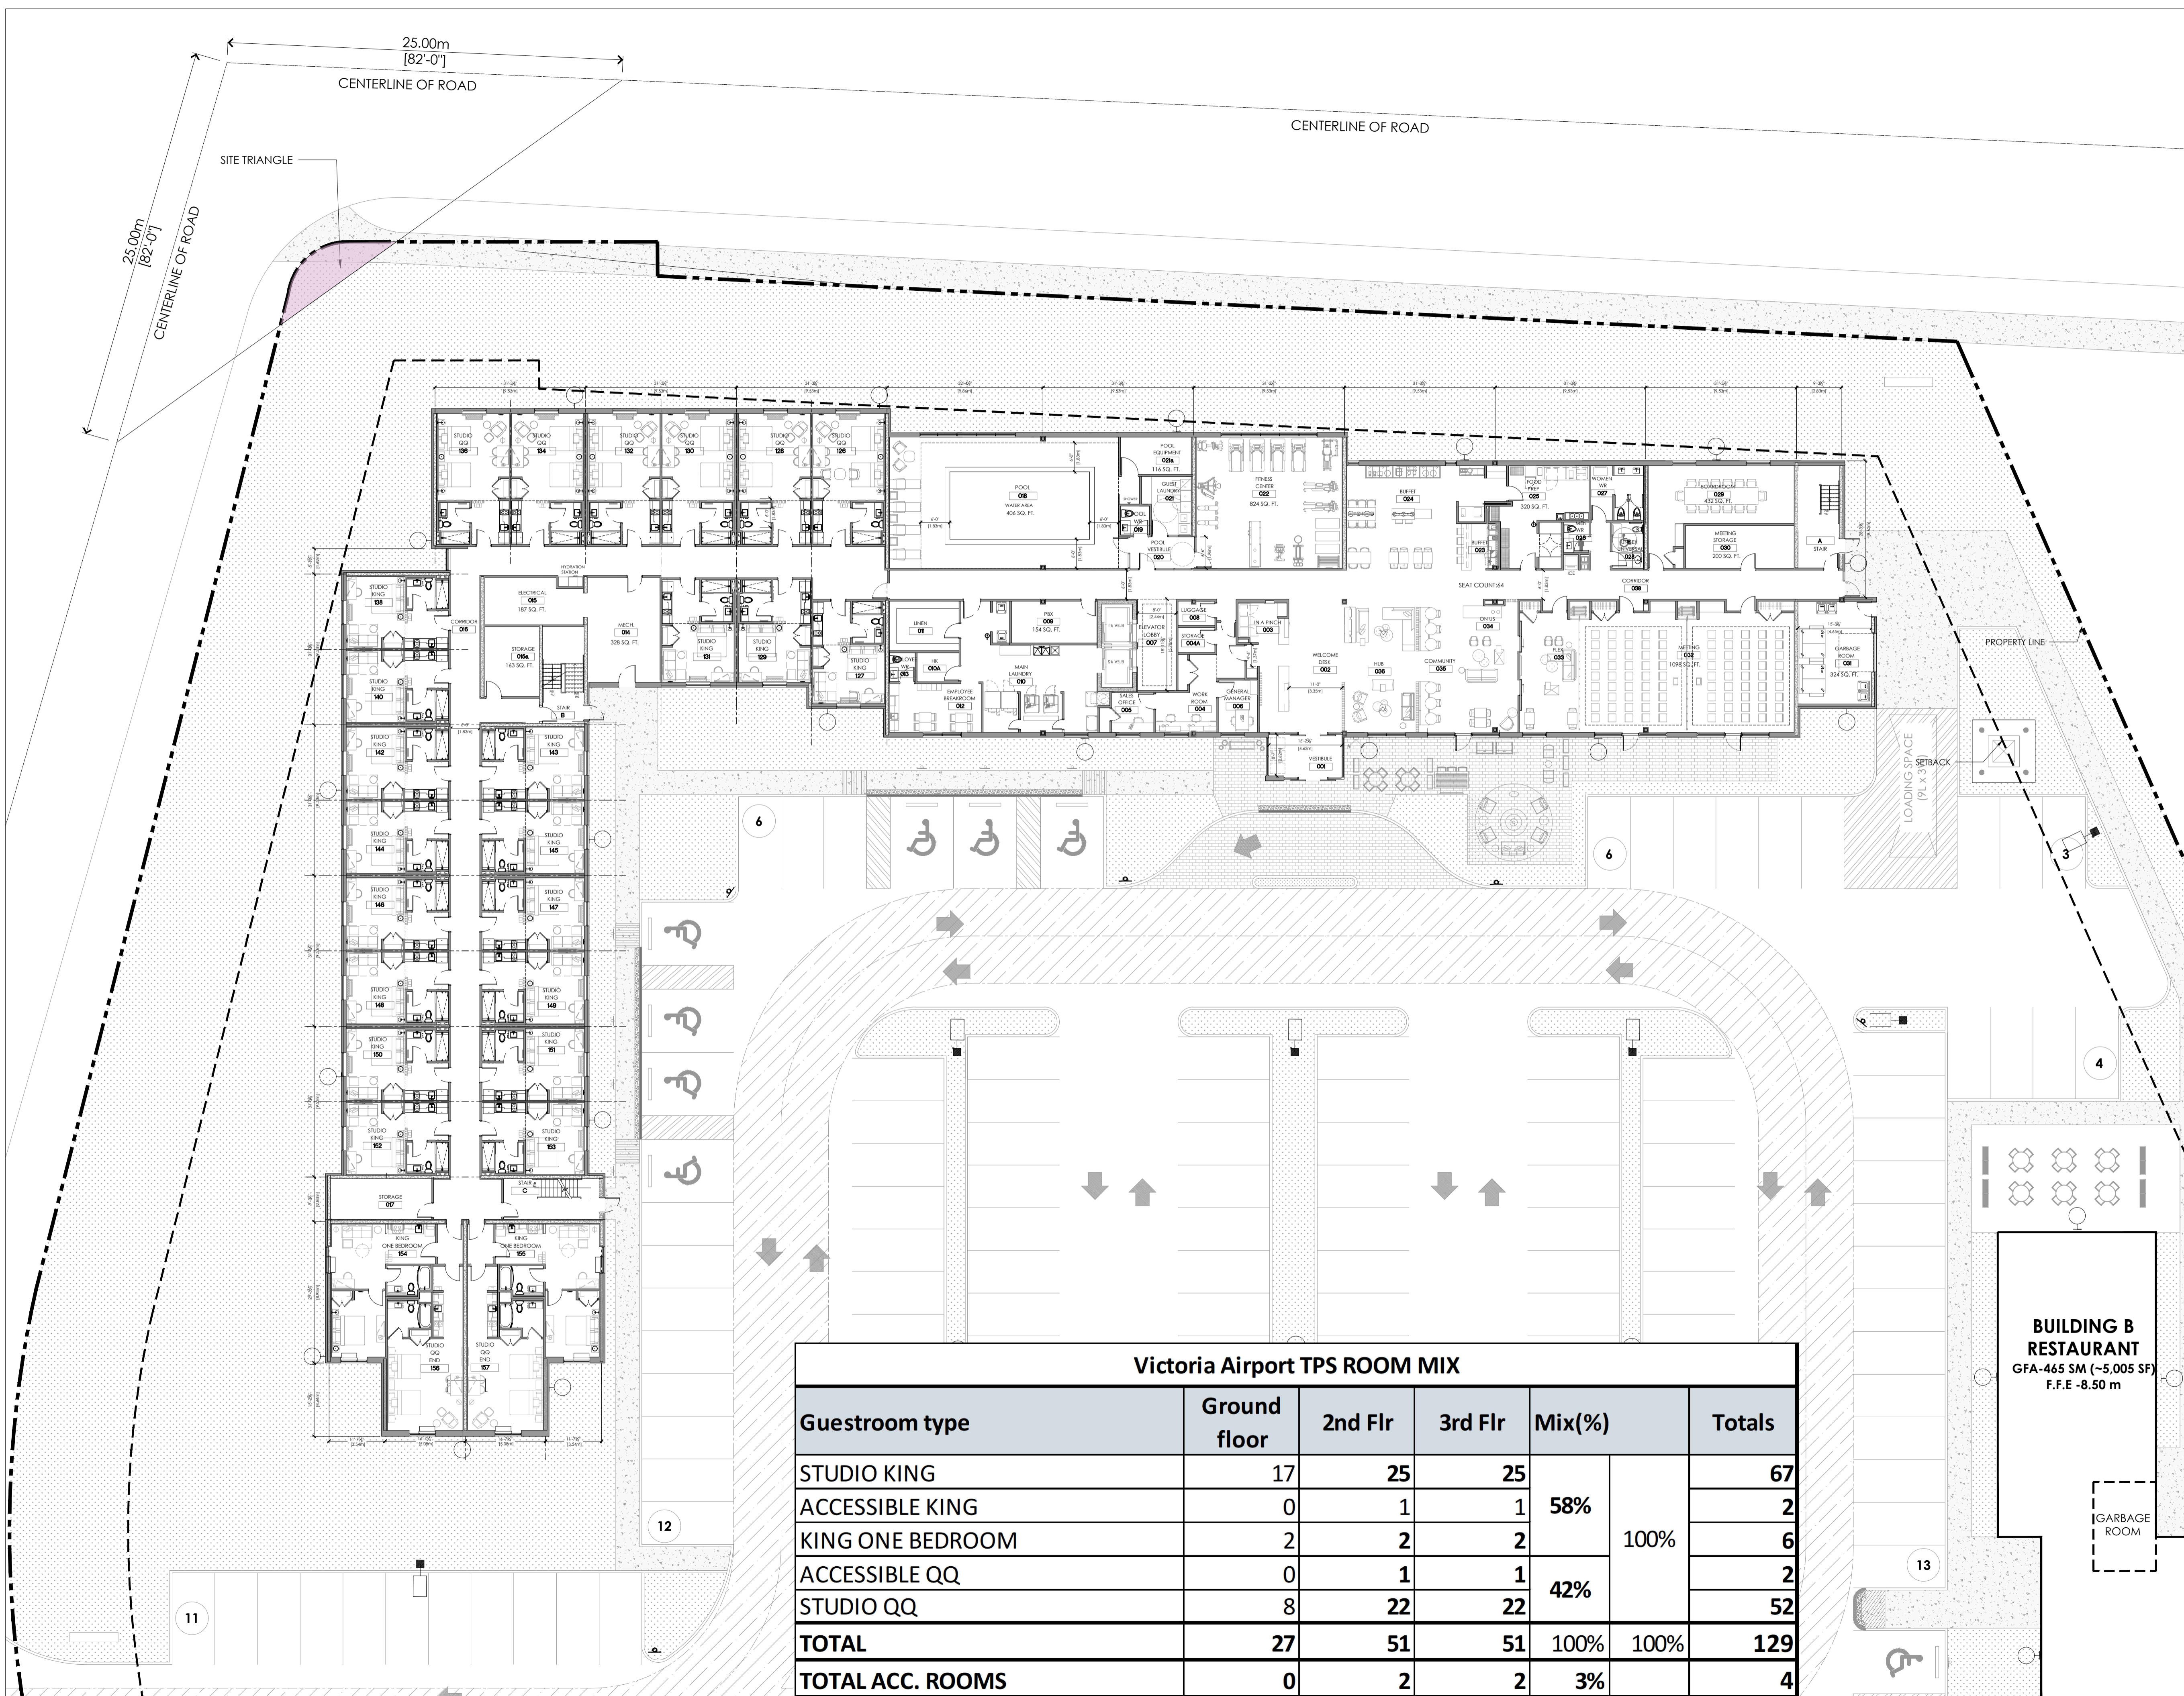

Key Plan:

No.	Date:	Issue/Revision	By:
1	2021/12/15	DEVELOPMENT PERMIT APPLICATION	XX
Drawing Issues/Revisions:			

Architect's Stamp
MATAJ ARCHITECTURE
206-418 Inouéville Shore Rd
Oakville Ontario
L6H 0X7
1.905.281.4444

Project:
TOWNEPLACE SUITES
VICTORIA AIRPORT

Sheet Title:
GROUND FLOOR PLAN

Design By: M.A	Drawn By: X.Z	Approved By: E.M
Scale: 1:200	Date:	Project No.: 21-039

Drawing No:
A201
Drawing Series:

Victoria Airport TPS ROOM MIX

Guestroom type	Ground floor	2nd Flr	3rd Flr	Mix(%)	Totals	
STUDIO KING	17	25	25	58%	67	
ACCESSIBLE KING	0	1	1		2	
KING ONE BEDROOM	2	2	2	42%	6	
ACCESSIBLE QQ	0	1	1		2	
STUDIO QQ	8	22	22	100%	52	
TOTAL	27	51	51		100%	129
TOTAL ACC. ROOMS	0	2	2	3%	4	

BUILDING B RESTAURANT
GFA-465 SM (~5,005 SF)
F.F.E - 8.50 m

GARBAGE ROOM