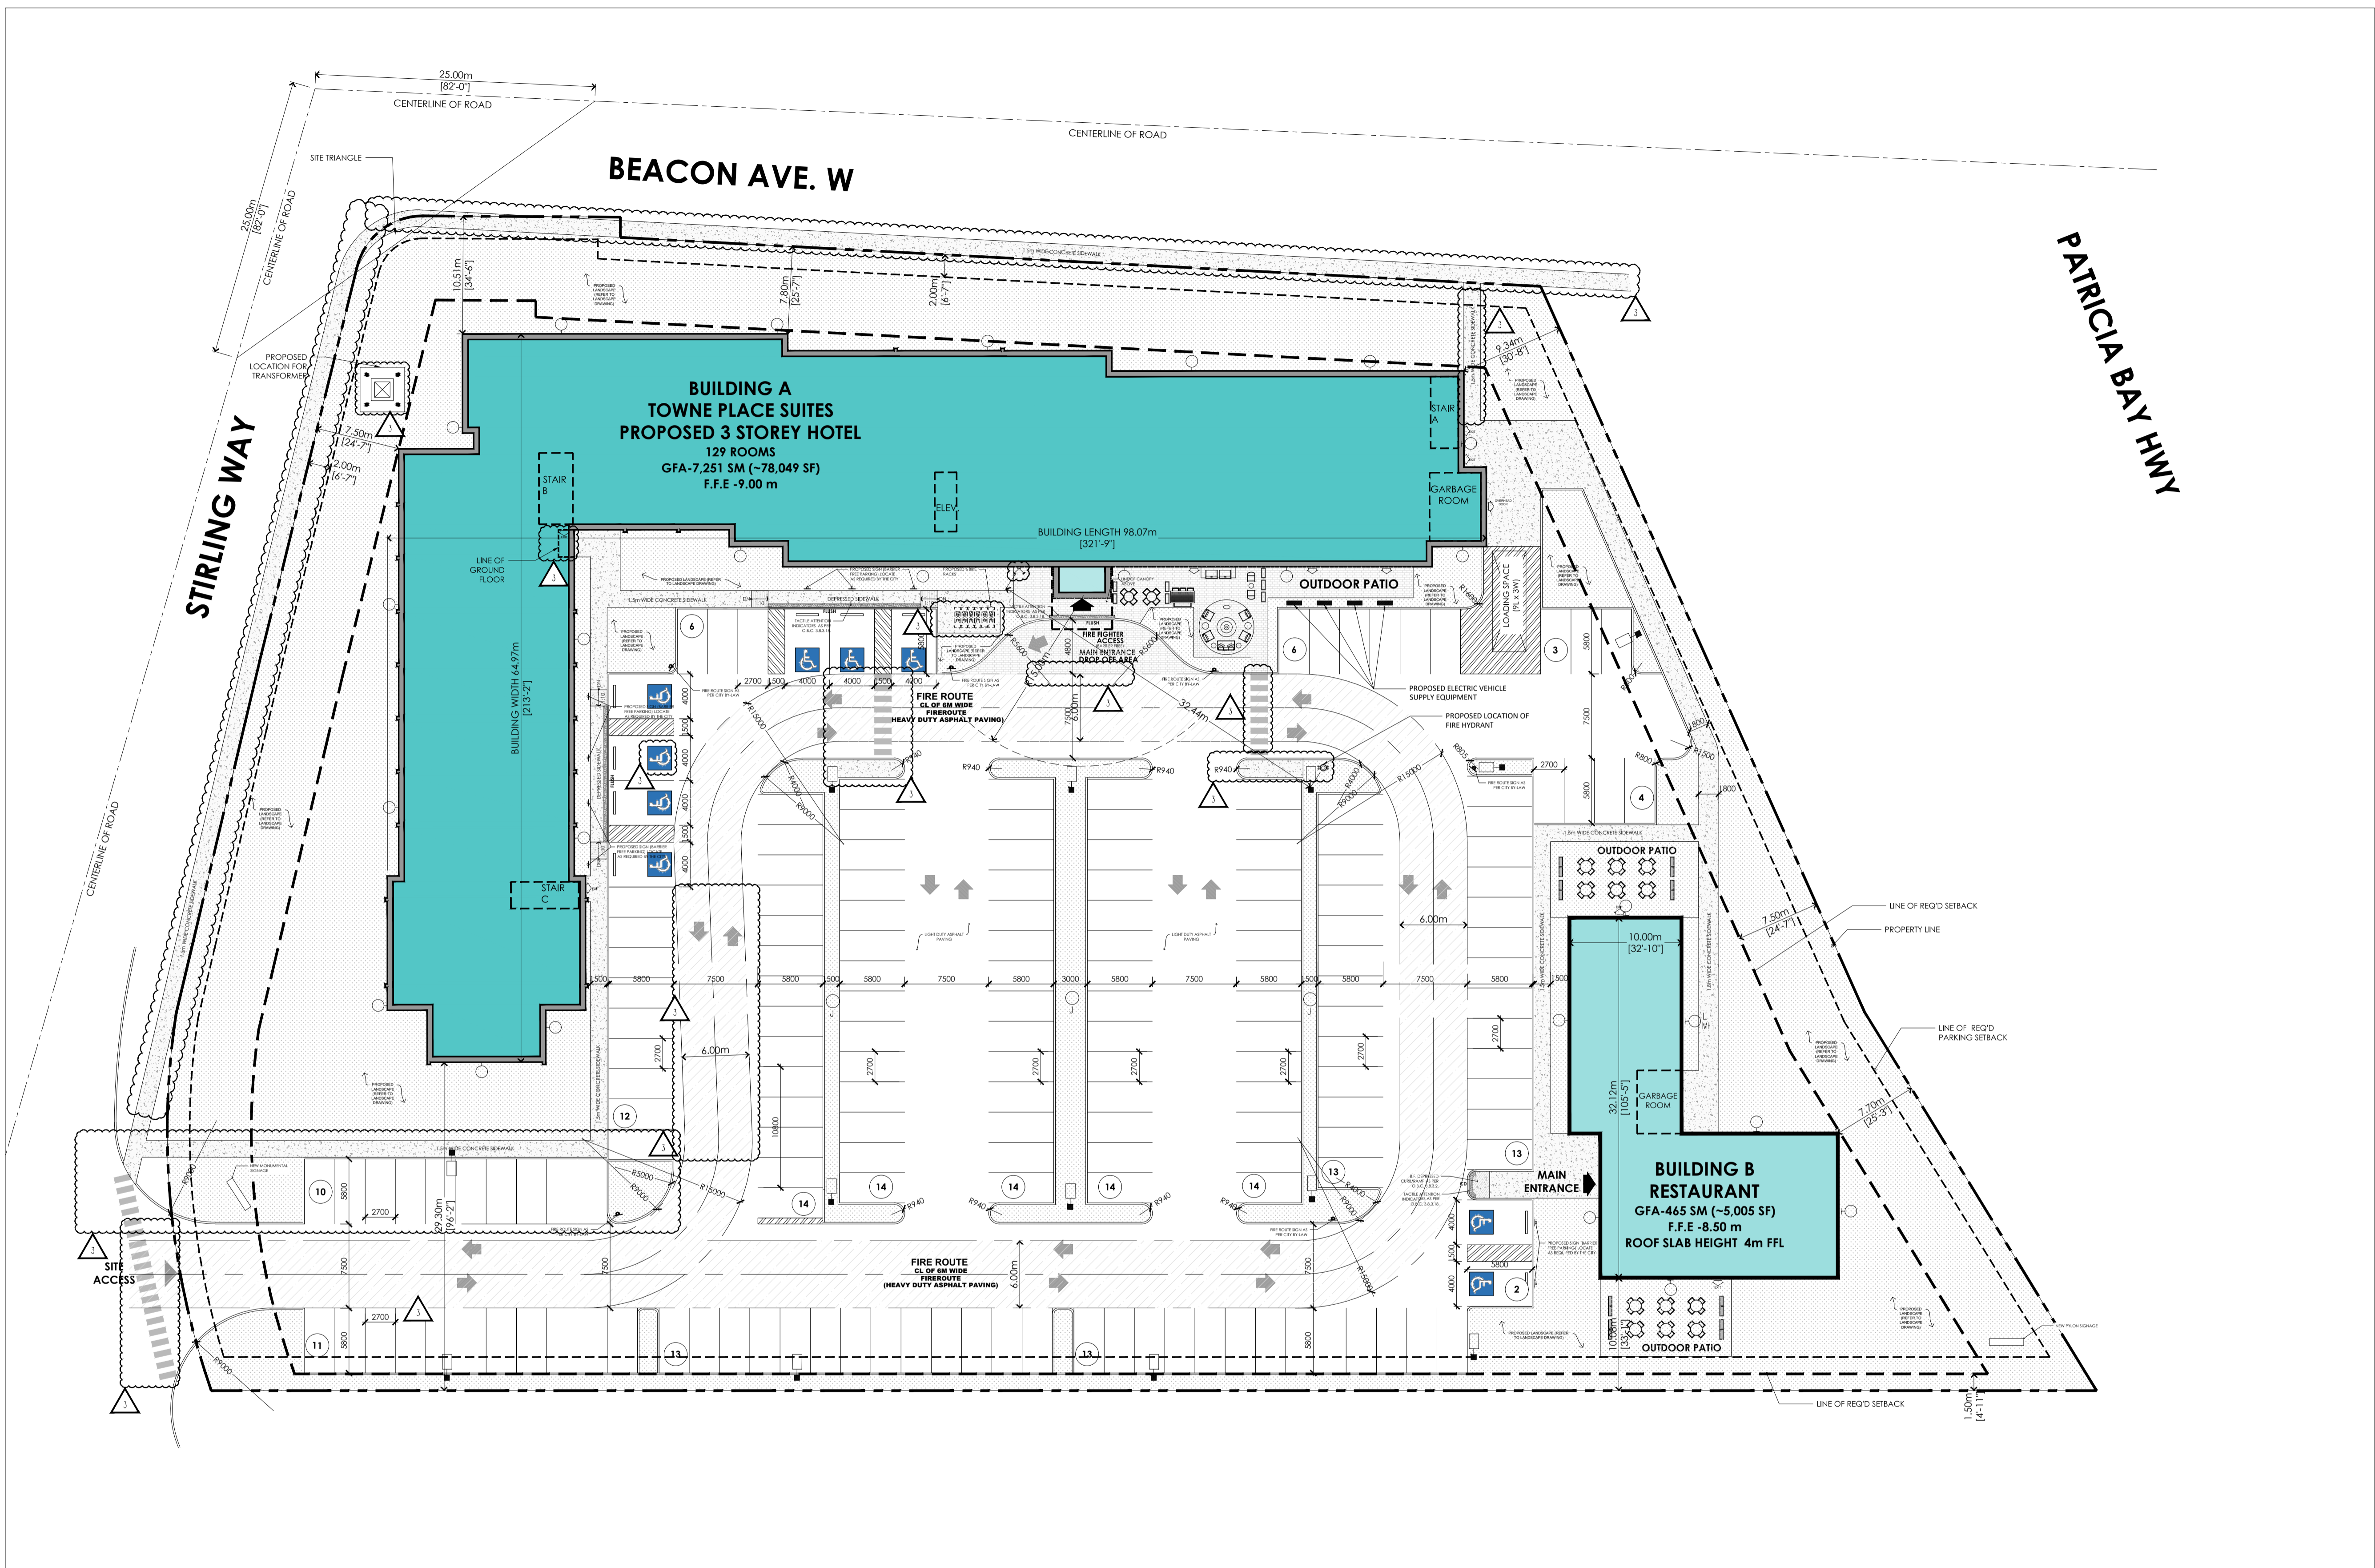

TOWNEPLACE SUITES

VICTORIA AIRPORT

ISSUED FOR DEVELOPMENT PERMIT APPLICATION; DT. 2021-12-15

ARCHITECTURAL DRAWING LIST	
ASP-1	LOCATION PLAN
ASP-2	SITE PLAN
ASP-3	SITE STATISTICS & SITE DETAIL
A201	GROUND FLOOR PLAN
A202	2nd & 3rd FLOOR PLAN
A203	ROOF PLAN
A301	FRONT & REAR ELEVATION
A302	SIDE ELEVATION

Key Plan:

No.	Date:	Issue/Revision	By:
1	2021/12/15	DEVELOPMENT PERMIT APPLICATION	XX
Drawing Issues/Revisions:			

Note:
ALL DIMENSIONS AND INFORMATION SHOWN ON THESE DRAWINGS MUST BE CHECKED AND VERIFIED ON SITE AND ANY DISCREPANCIES REPORTED TO THE ARCHITECT PRIOR TO CONSTRUCTION AND FABRICATION OF ITS COMPONENTS. SHOULD EXISTING CONDITIONS OR SERVICES BE FOUND TO VARY FROM THAT INDICATED ON THE DRAWINGS, THE ARCHITECT MUST BE NOTIFIED IMMEDIATELY.

Architect's Stamp
MATAJ ARCHITECTURE
206-418 Inouéville Shore Rd
Oakville Ontario
L6H 0X7
1.905.281.4444

Project:
TOWNEPLACE SUITES
VICTORIA AIRPORT

Sheet Title:
GROUND FLOOR PLAN

Design By: M.A	Drawn By: X.Z	Approved By: E.M
Scale: 1:200	Date:	Project No.: 21-039

BUILDING B RESTAURANT
GFA-465 SM (~5,005 SF)
F.F.E - 8.50 m

GARBAGE ROOM