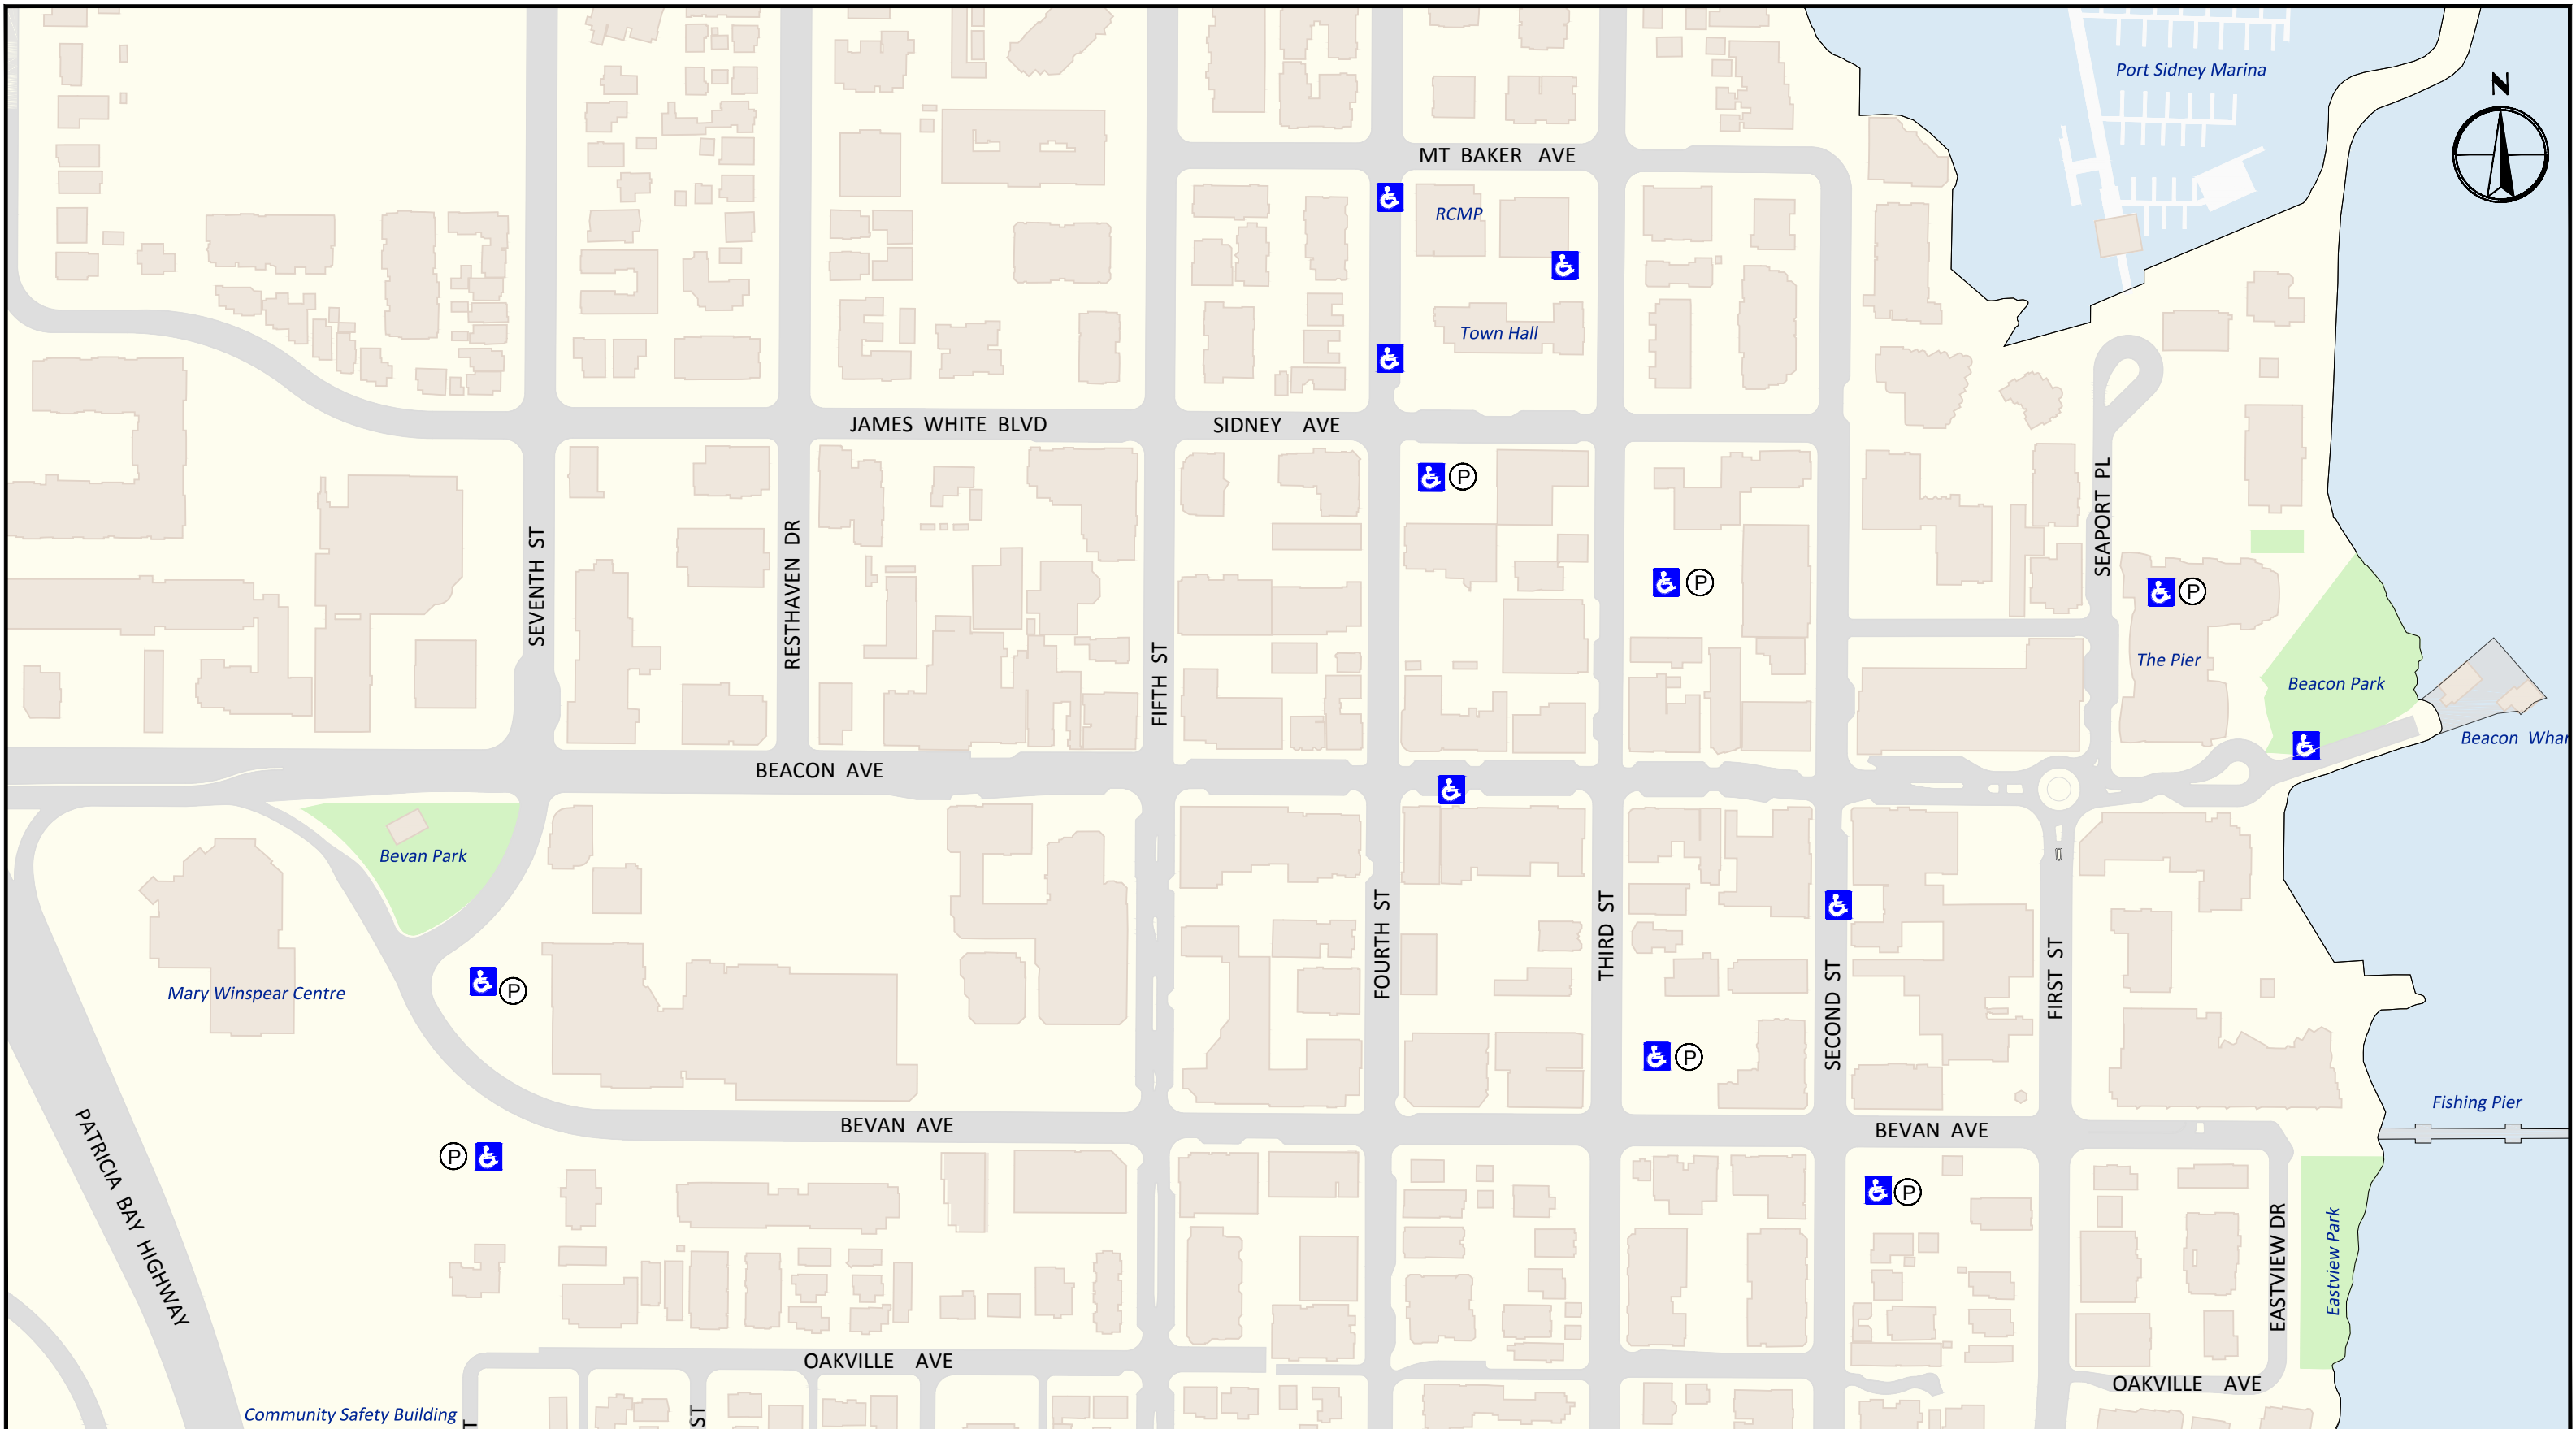

Town of Sidney

DISABLED PARKING SPOTS

Disabled Parking

Town of Sidney Parking Lot

Locations shown are Town of Sidney parking spots.

There are also private customer parking lots in Sidney with disabled parking available.