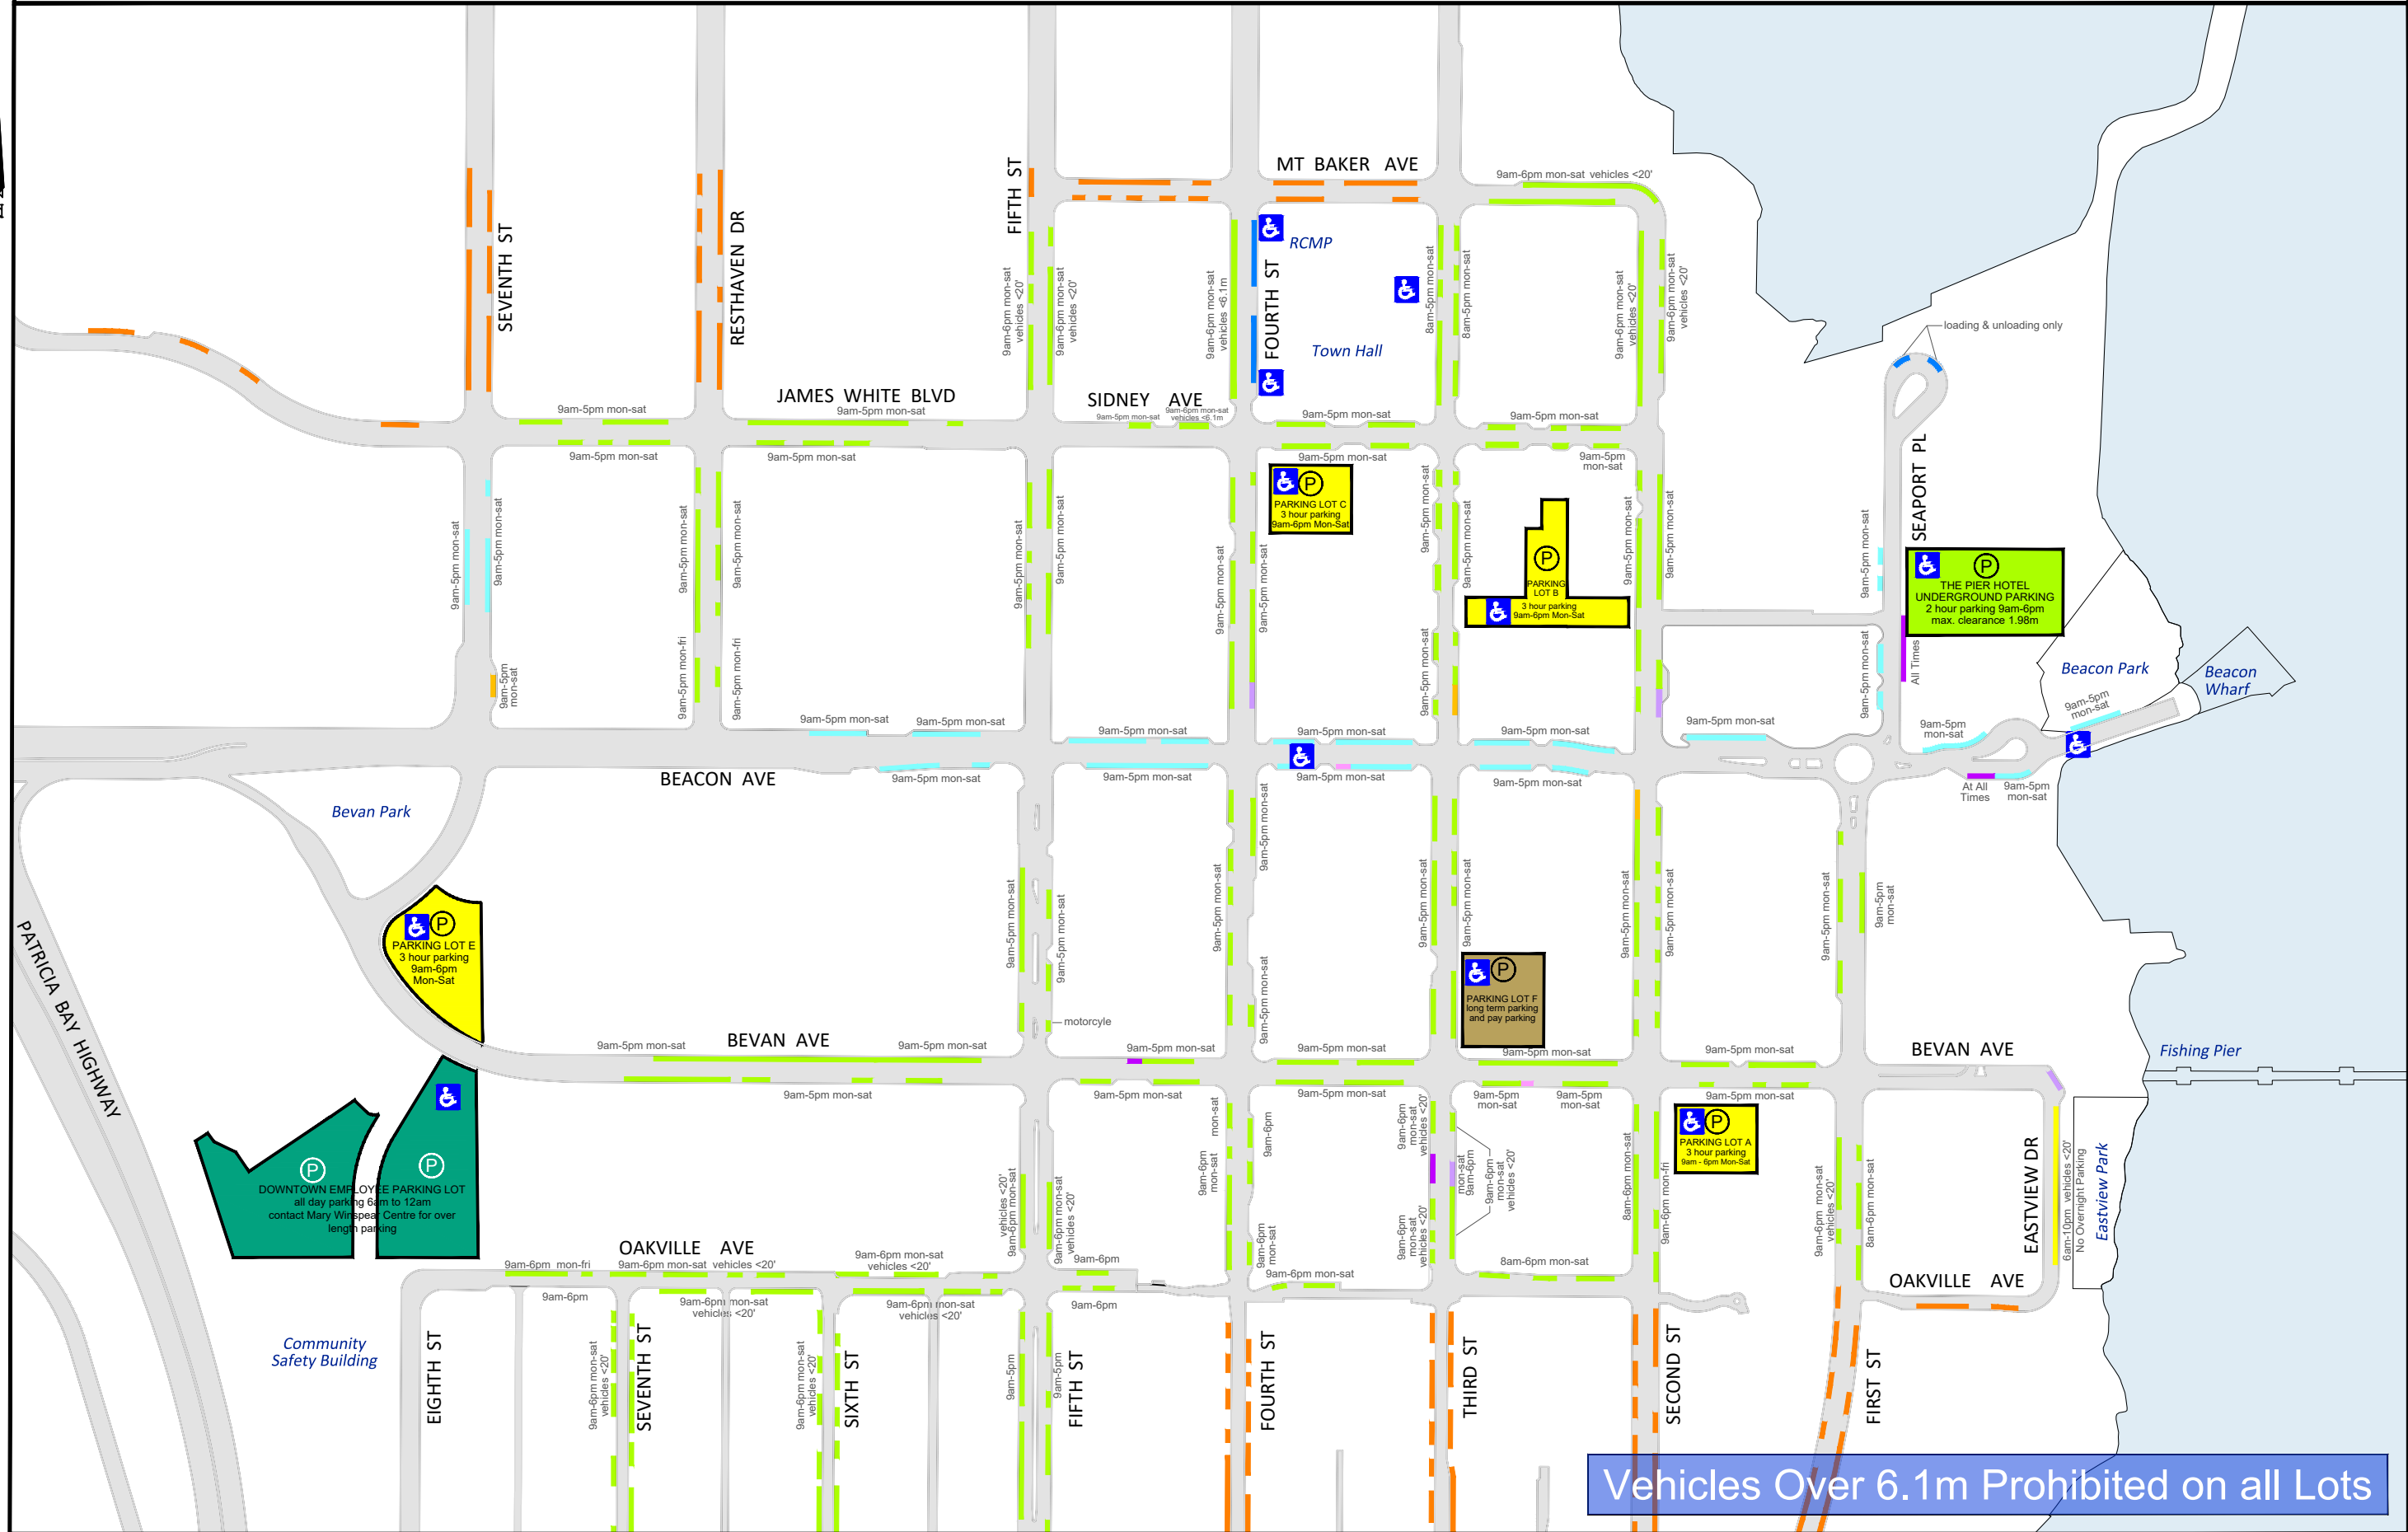

DOWNTOWN PARKING

Town of
SIDNEY

- 5 min.
- 10 min.
- 15 min.
- 30 min.
- 1 Hour
- 2 Hour
- 3 Hour
- All Day
- 24 Hour
- Commercial Loading Zone
- Pay Parking & Long Term
- Public Accessible Parking
- Parking Lots (vehicles <20')

Vehicles Over 6.1m Prohibited on all Lots

Latest Revision:
4 January 2023