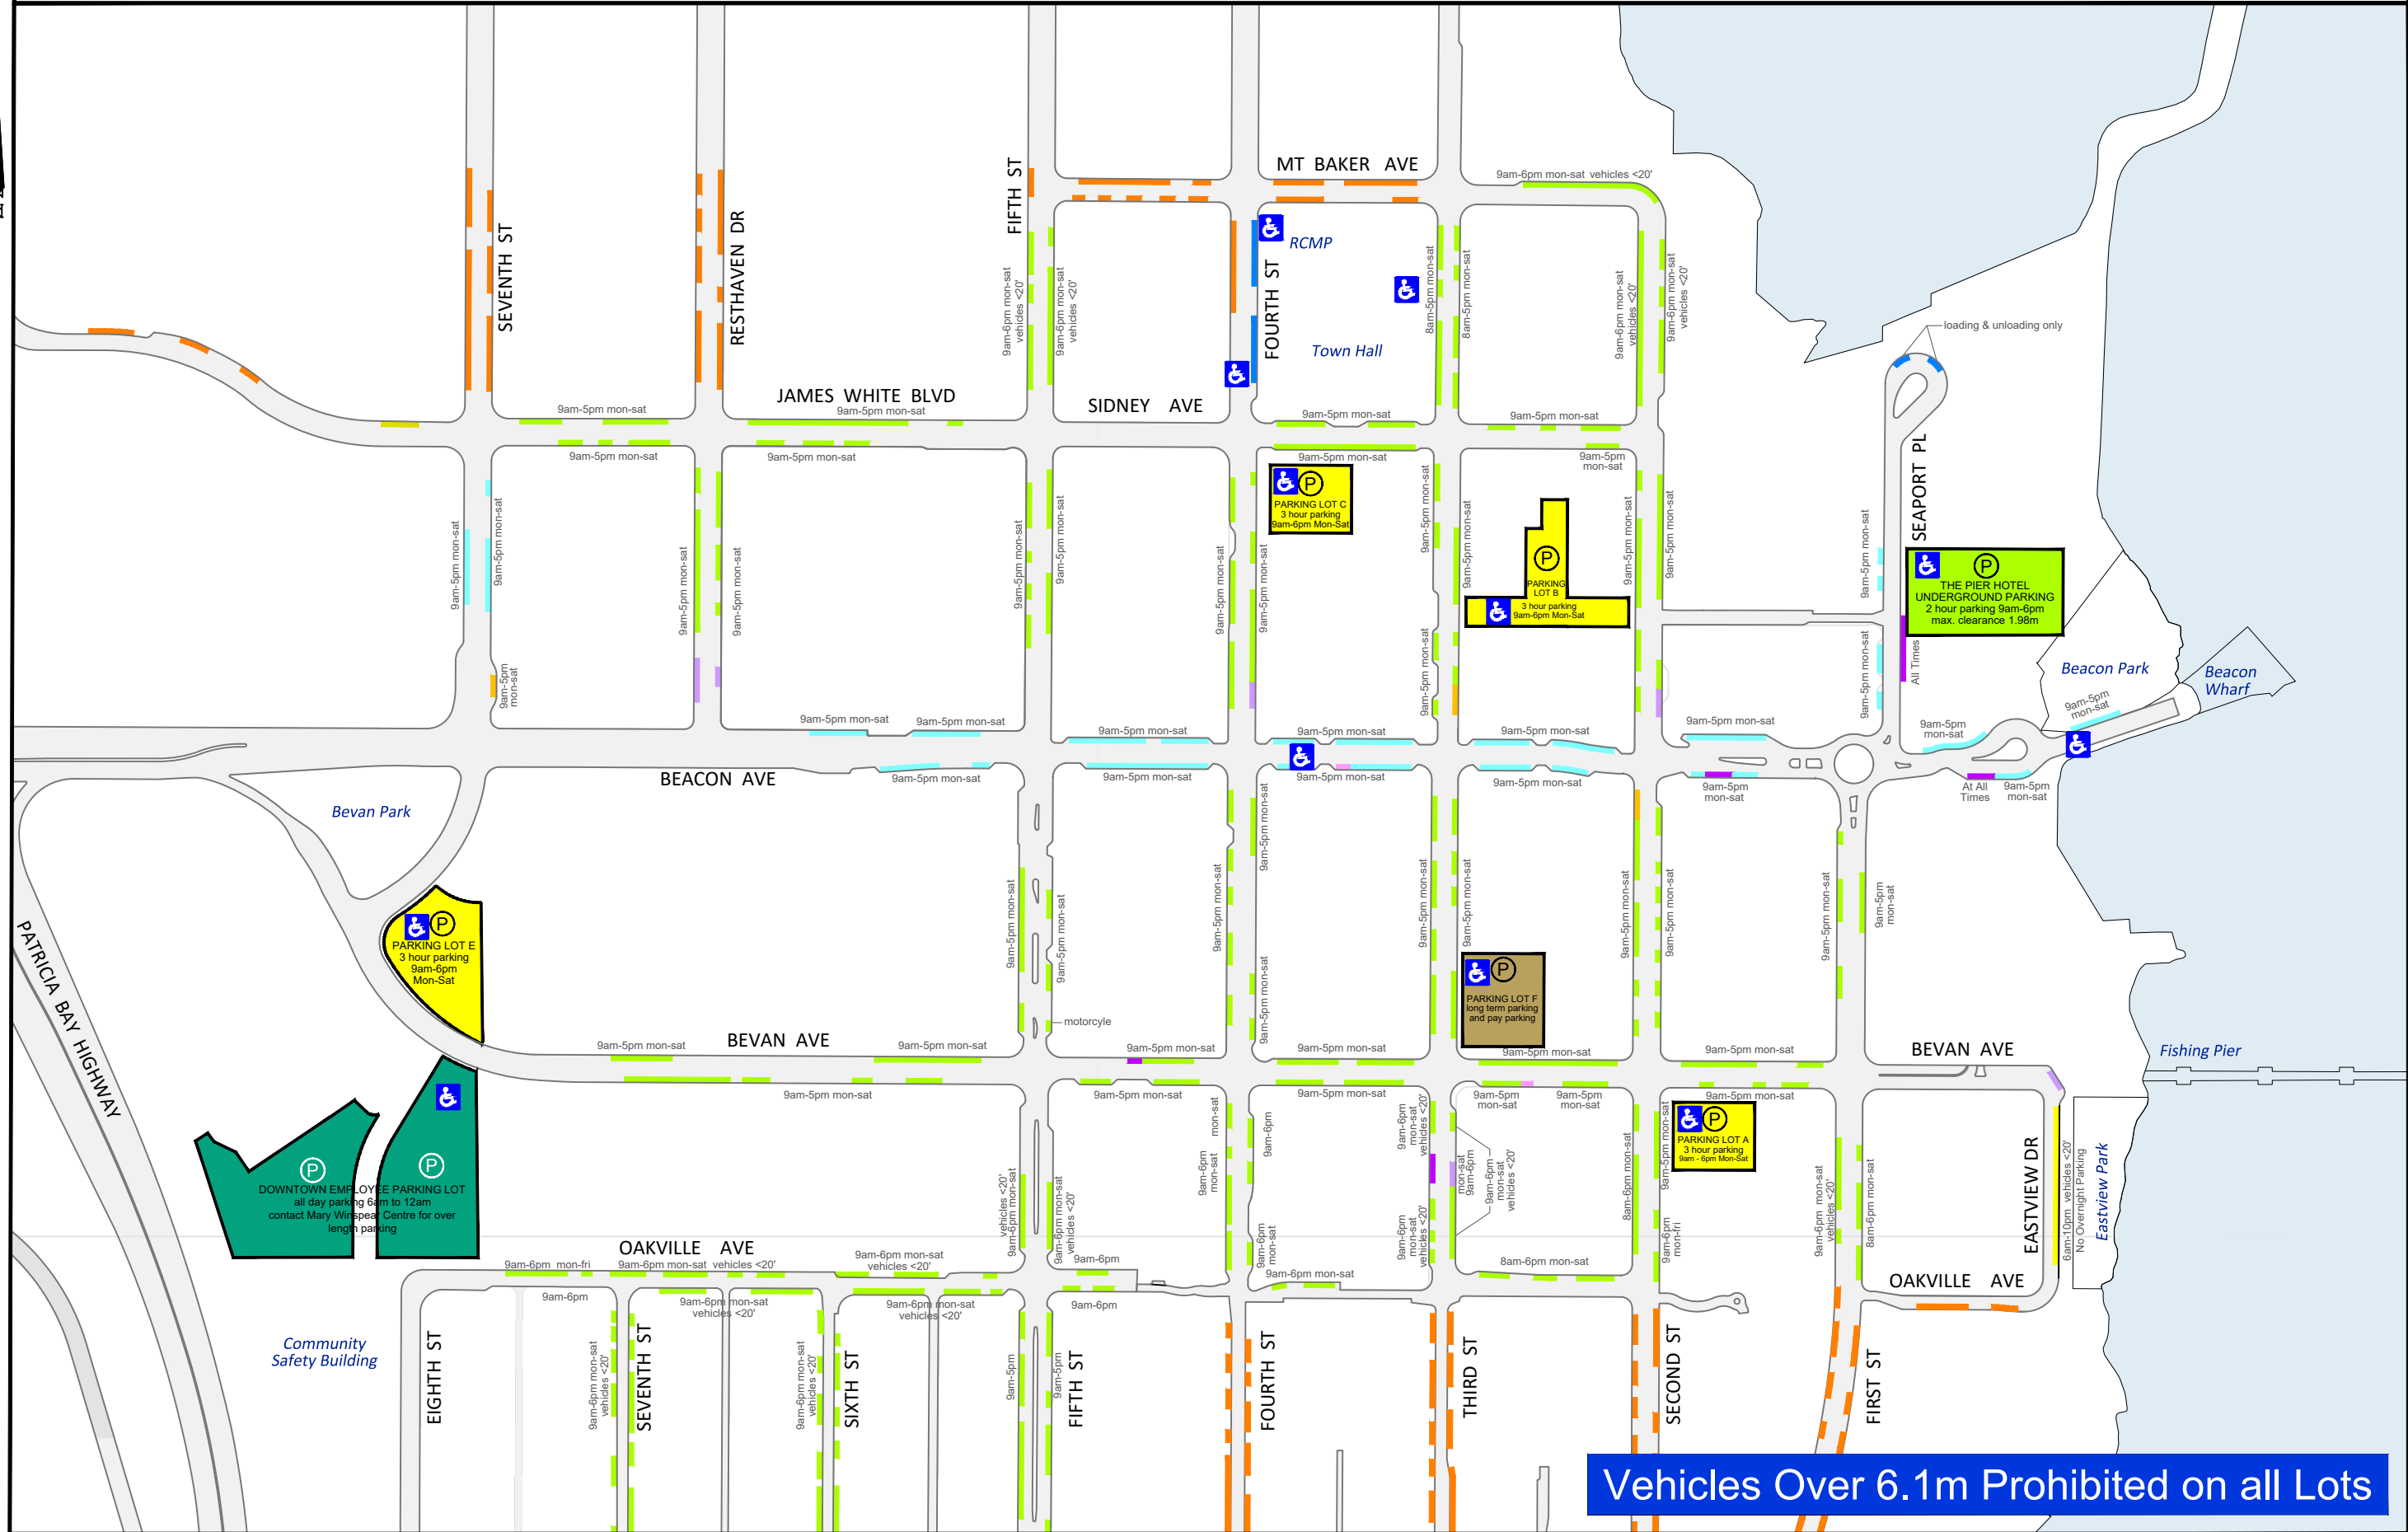

DOWNTOWN PARKING

Town of
SIDNEY

- 5 min.
- 10 min.
- 15 min.
- 30 min.
- 1 Hour
- 2 Hour
- 3 Hour
- All Day
- 24 Hour
- Residential
- Commercial Loading Zone
- Pay Parking & Long Term
- Public Accessible Parking
- Parking Lots (vehicles <20')

Vehicles Over 6.1m Prohibited on all Lots

Latest Revision:
Oct. 2022