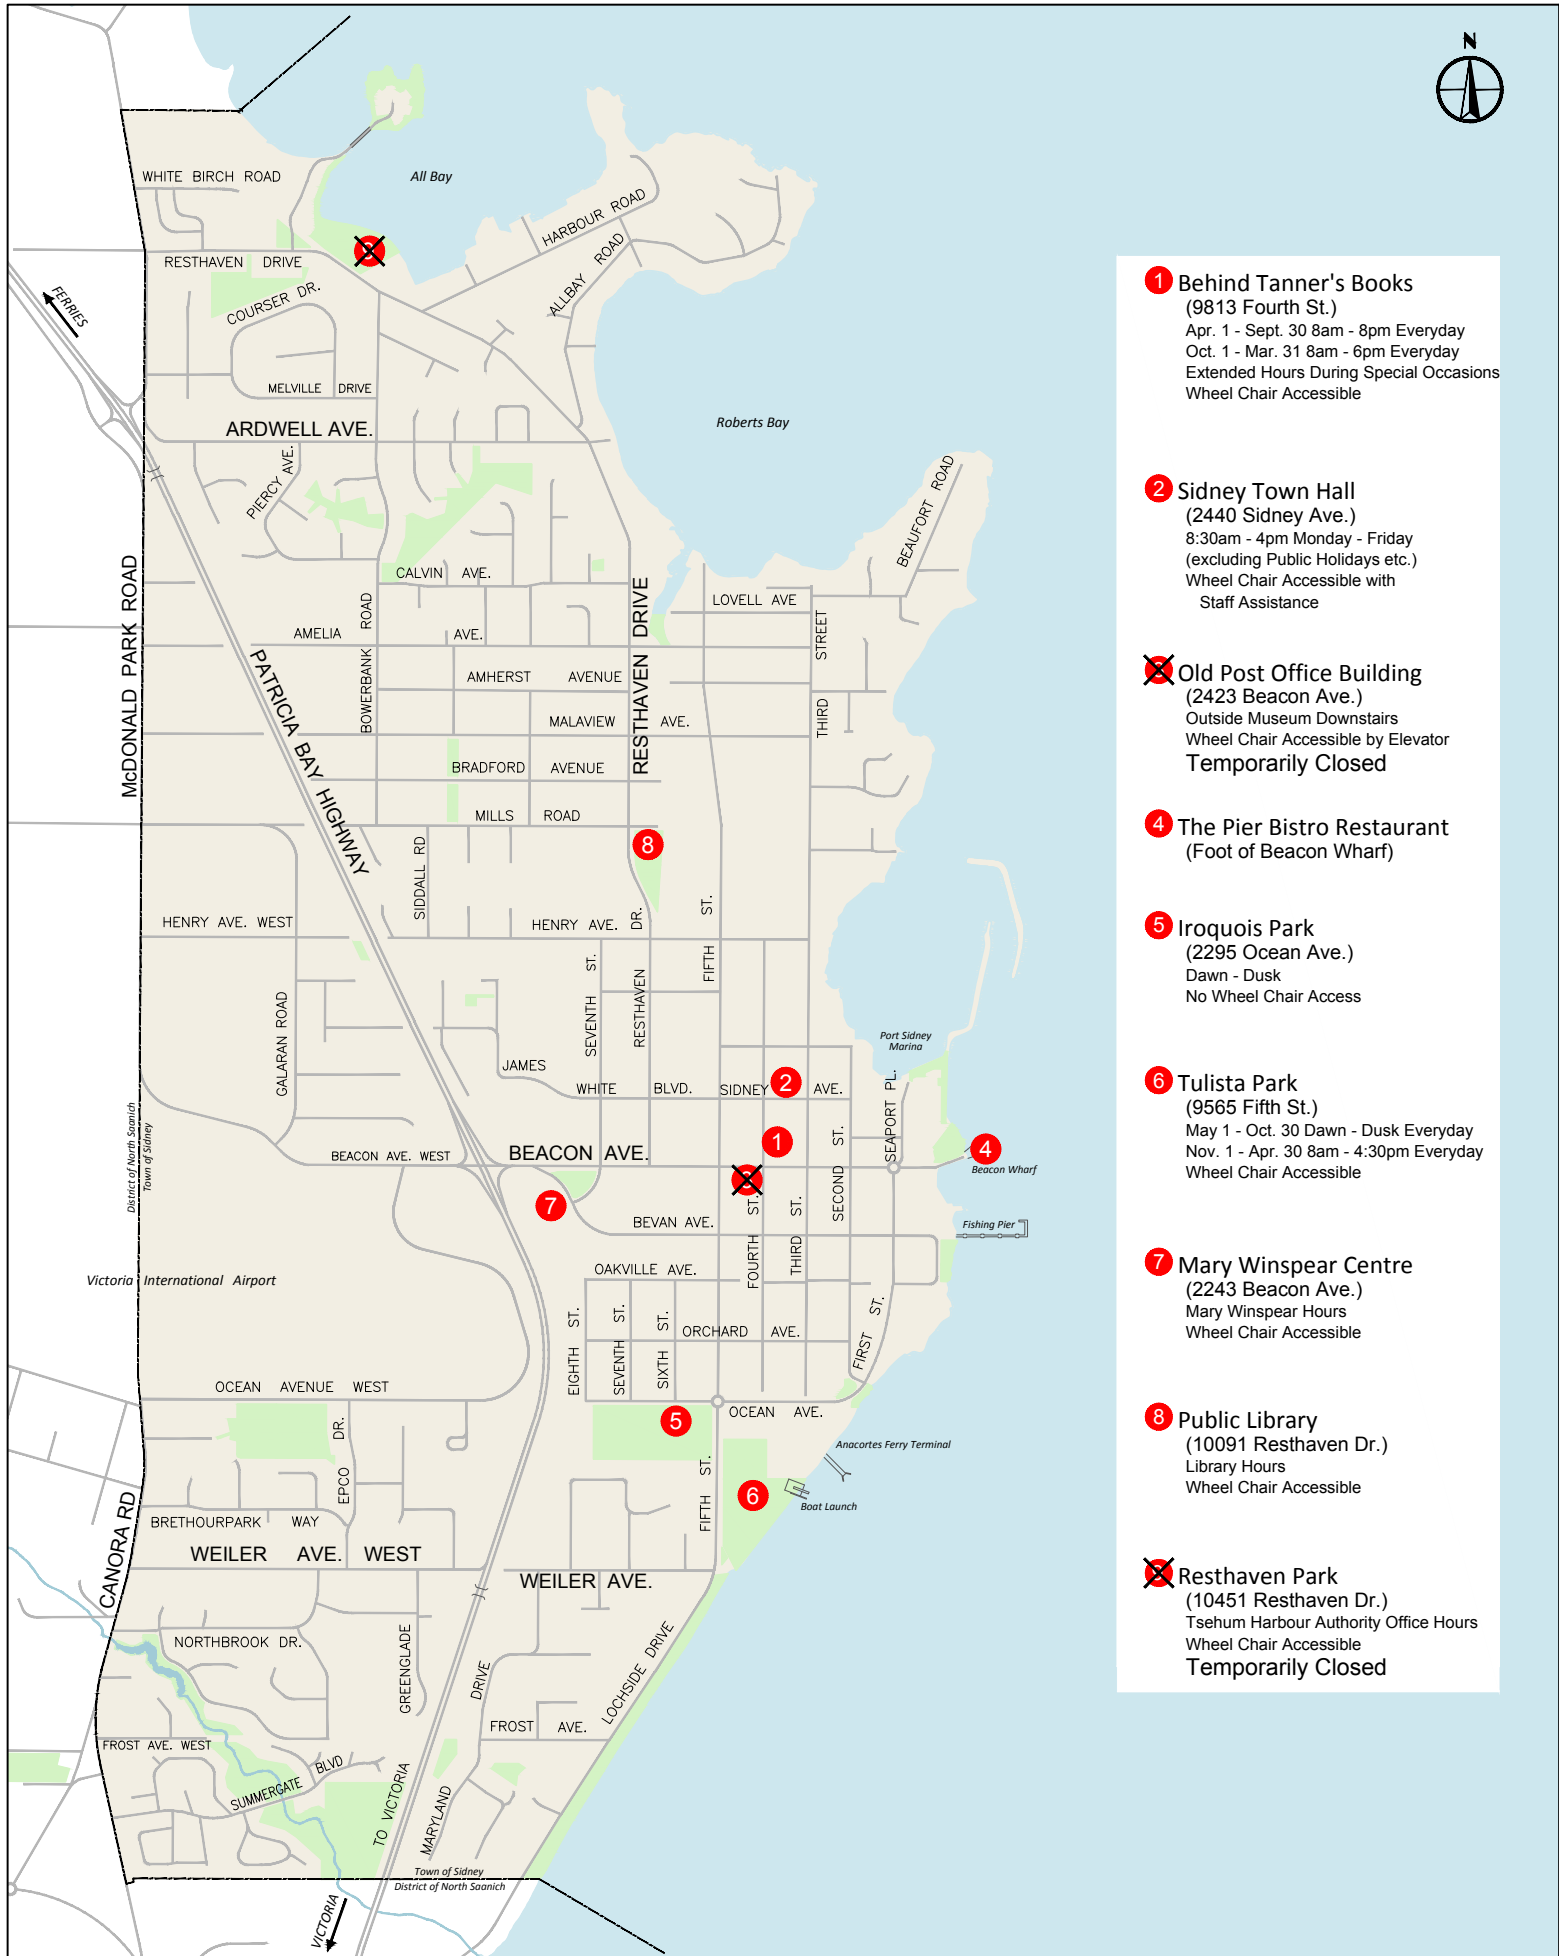

PUBLIC WASHROOMS

1 Behind Tanner's Books
 (9813 Fourth St.)
 Apr. 1 - Sept. 30 8am - 8pm Everyday
 Oct. 1 - Mar. 31 8am - 6pm Everyday
 Extended Hours During Special Occasions
 Wheel Chair Accessible

2 Sidney Town Hall
 (2440 Sidney Ave.)
 8:30am - 4pm Monday - Friday
 (excluding Public Holidays etc.)
 Wheel Chair Accessible with
 Staff Assistance

~~**X**~~ Old Post Office Building
 (2423 Beacon Ave.)
 Outside Museum Downstairs
 Wheel Chair Accessible by Elevator
 Temporarily Closed

4 The Pier Bistro Restaurant
 (Foot of Beacon Wharf)

5 Iroquois Park
 (2295 Ocean Ave.)
 Dawn - Dusk
 No Wheel Chair Access

6 Tulista Park
 (9565 Fifth St.)
 May 1 - Oct. 30 Dawn - Dusk Everyday
 Nov. 1 - Apr. 30 8am - 4:30pm Everyday
 Wheel Chair Accessible

7 Mary Winspear Centre
 (2243 Beacon Ave.)
 Mary Winspear Hours
 Wheel Chair Accessible

8 Public Library
 (10091 Resthaven Dr.)
 Library Hours
 Wheel Chair Accessible

~~**X**~~ Resthaven Park
 (10451 Resthaven Dr.)
 Tsehum Harbour Authority Office Hours
 Wheel Chair Accessible
 Temporarily Closed