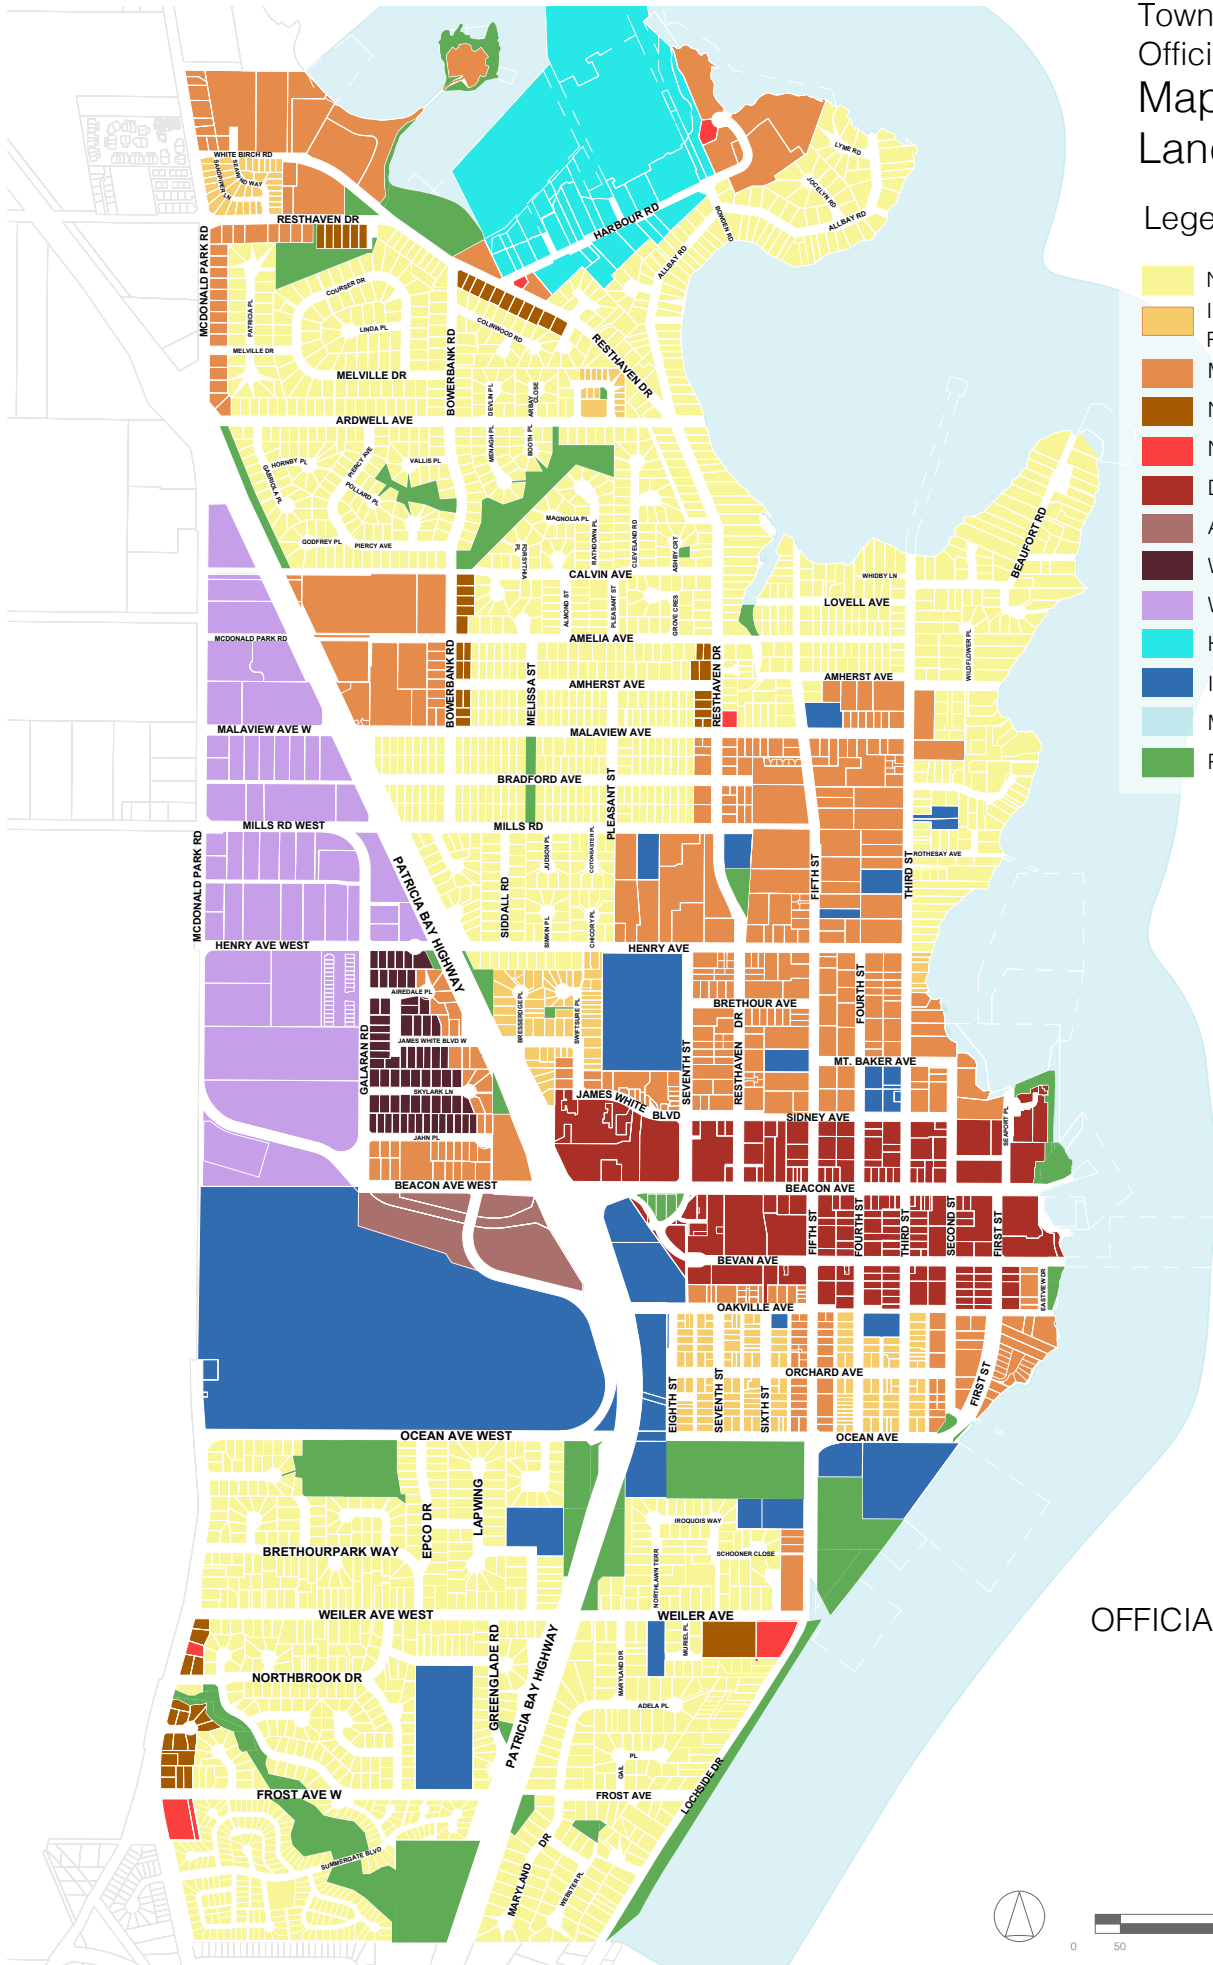

Town of Sidney Official Community Plan Map 1: Land Use Map

Legend

- Neighbourhood Residential
- Intensive Neighbourhood Residential
- Multi-Unit Residential
- Neighbourhood Townhouse
- Neighbourhood Commercial
- Downtown Commercial
- Airport Commercial
- West Sidney Mixed Use Village
- West Side Industrial
- Harbour Road Marine
- Institutional
- Marine
- Park

OFFICIAL COMMUNITY PLAN

BYLAW No. 2240

TOWN OF
SIDNEY

1:15000